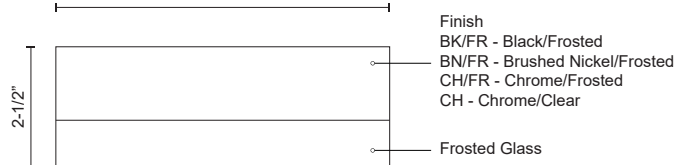

Finish
BK/FR - Black/Frosted
BN/FR - Brushed Nickel/Frosted
CH/FR - Chrome/Frosted
CH - Chrome/Clear

Frosted Glass

KUZCO

CANADA: 19054 28TH AVENUE - SURREY, BC V3Z 6M3
USA: 3035 E. LONE MOUNTAIN ROAD - LAS VEGAS, NV 89081

WWW.KUZCOLIGHTING.COM

© 2010 KUZCO LIGHTING. ALL RIGHTS RESERVED.

COMMENT