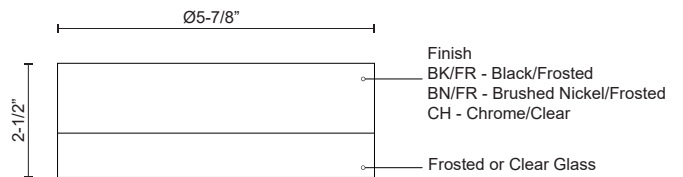

**BEDFORD
FM3506
FLUSH MOUNT**

PROJECT

DESCRIPTION

Single LED round flush mount ceiling fixture with three finishes. Round glass polished surface and painted white interior with chrome finish or round glass frosted and painted white interior with brushed nickel or black finish. Equipped with our powerful 120V AC LED technology.

SPECIFICATION DETAILS

Fixture Dimensions	D5-7/8" x H2-1/2"
Light Source	AC LED Module
Wattage	13W
Total Lumens	800lm
Delivered Lumens	BN/FR-518lm
Voltage	120V
Color Temperature	3000K
CRI (Ra)	90CRI
Optional Color Temps	2700K - 5000K Available, Minimum Order Quantities Apply
LED Rated Life	50,000 hours
Dimming	100% - 10%, ELV Dimmer (Not Included)
Glass Details	Frosted Glass
Location	Dry
Mounting Style	All Orientation; Ceiling and Wall;
CEC Title 24 JA8	Yes, JA8-2022
Paint Finish	BK01; BN01; CH01;

* For custom options, consult factory for details.

* For warranty information, please visit www.kuzcolighting.com/warranty

KUZCO

CANADA: 19054 28TH AVENUE - SURREY, BC V3Z 6M3
USA: 3035 E. LONE MOUNTAIN ROAD - LAS VEGAS, NV 89081

WWW.KUZCOLIGHTING.COM

© 2010 KUZCO LIGHTING. ALL RIGHTS RESERVED.

COMMENT