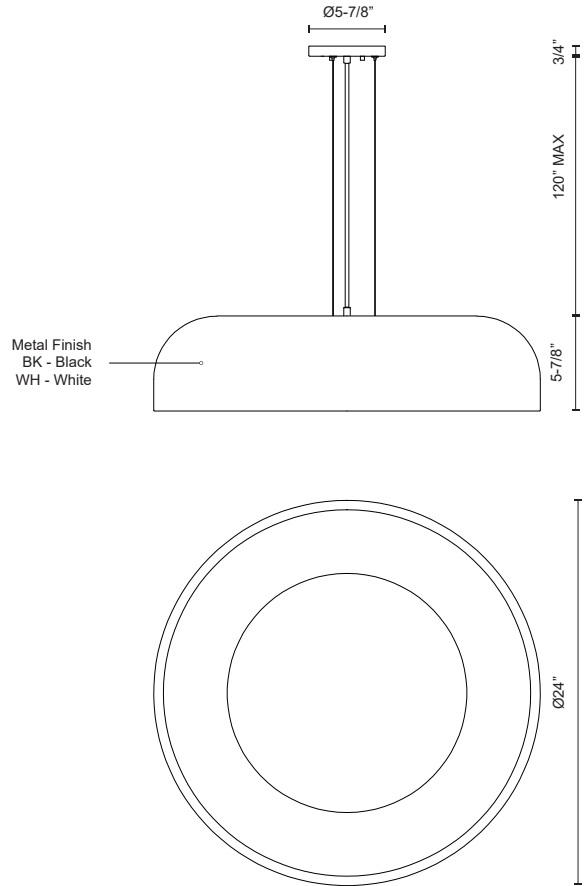

**BEACON
PD13124
PENDANTS**

PROJECT

PD13124-BK
Black

PD13124-WH
White

SPECIFICATION DETAILS

Fixture Dimensions	D24" x H5-7/8"
Light Source	AC LED Module
Wattage	60W
Total Lumens	4800lm
Delivered Lumens	BK-2672lm; WH-2779lm;
Voltage	120V
Color Temperature	3000K
CRI (Ra)	90CRI
Optional Color Temps	2700K - 5000K Available, Minimum Order Quantities Apply
LED Rated Life	50,000 hours
Dimming	100% - 10%, ELV Dimmer (Not Included)
Diffuser Details	Opal Glass
Shade Details	Heavy Spun Steel Shade
Adjustable	Yes
Wire Length	120" Max
Minimum Hang Height	10"
Wire Type	Clear Aircraft Cable, BK - Black Braided Cord; WH - White Braided Cord;
Sloped Ceiling Adaptable	Yes
Location	Dry
Canopy Dimensions	D5-7/8" x H3/4"
Paint Finish	BK01; WH01;

* For custom options, consult factory for details.

* For warranty information, please visit www.kuzcolighting.com/warranty

DESCRIPTION

The Beacon family is bold, contemporary, and timeless. Made with a steel shade and a powder-coated finish, this classic form can complement any space. Even illumination is produced with LED technology. Available as a flush mount or pendant in two sizes.