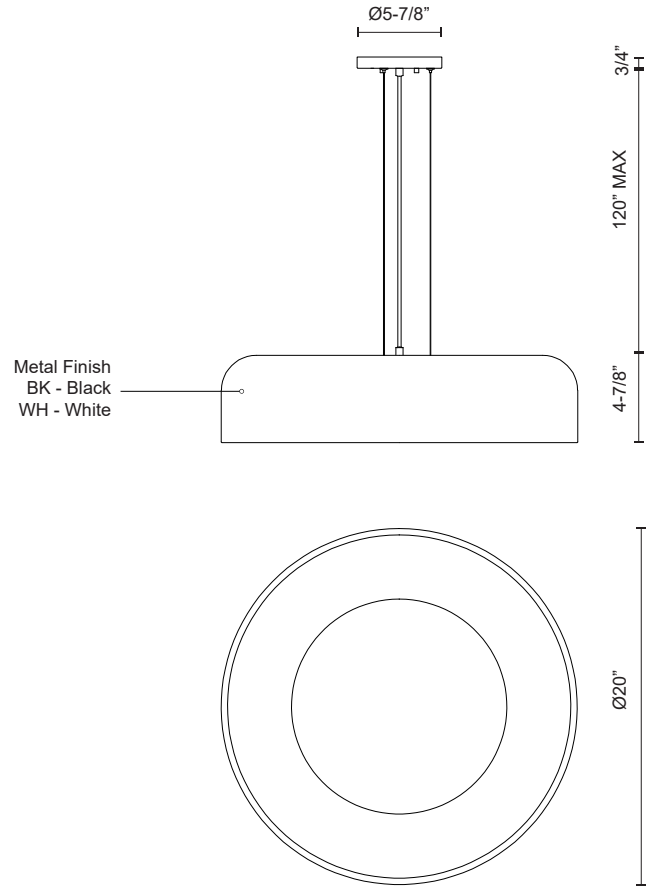

BEACON
PD13120
PENDANTS

PROJECT

PD13120-BK
Black

PD13120-WH
White

SPECIFICATION DETAILS

Fixture Dimensions	D20" x H4-7/8"
Light Source	AC LED Module
Wattage	26W
Total Lumens	1600lm
Delivered Lumens	BK-966lm; WH-1004lm;
Voltage	120V
Color Temperature	3000K
CRI (Ra)	90CRI
Optional Color Temps	2700K - 5000K Available, Minimum Order Quantities Apply
LED Rated Life	50,000 hours
Dimming	100% - 10%, ELV Dimmer (Not Included)
Diffuser Details	Opal Glass
Shade Details	Heavy Spun Steel Shade
Adjustable	Yes
Wire Length	120" Max
Wire Type	Clear Aircraft Cable, BK - Black Braided Cord; WH - White Braided Cord;
Minimum Hang Height	9"
Sloped Ceiling Adaptable	Yes
Location	Dry
CEC Title 24 JA8	Yes, JA8-2022
Canopy Dimensions	D5-7/8" x H3/4"
Paint Finish	BK01; WH01;

* For custom options, consult factory for details.

* For warranty information, please visit www.kuzcolighting.com/warranty

DESCRIPTION

The Beacon family is bold, contemporary, and timeless. Made with a steel shade and a powder-coated finish, this classic form can complement any space. Even illumination is produced with LED technology. Available as a flush mount or pendant in two sizes.