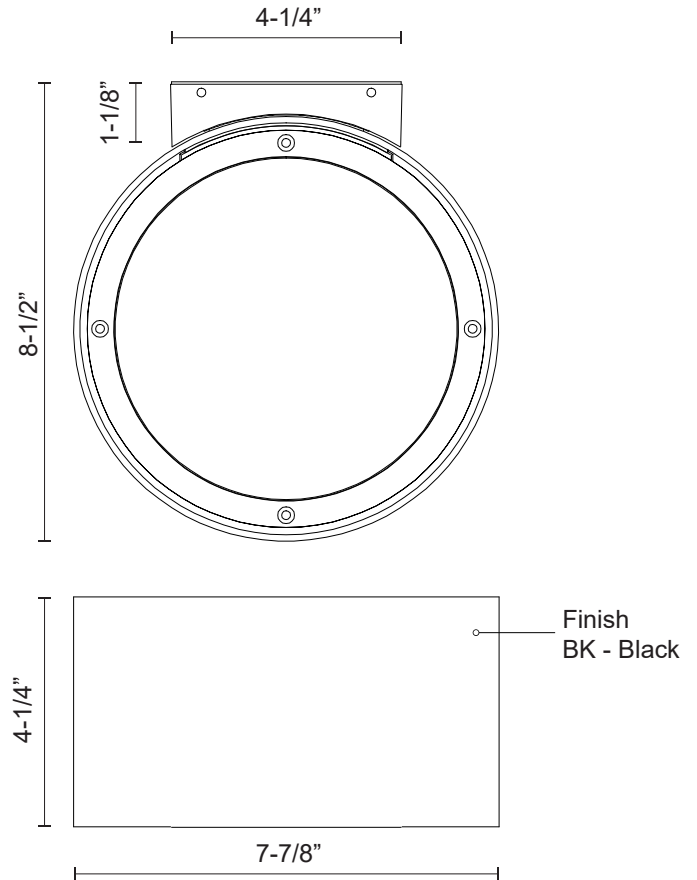

ASTORIA EW60210

WALL

PROJECT

EW60210-BK
Black

SPECIFICATION DETAILS

Fixture Dimensions	W7-7/8" x H4-1/4" x E8-1/2"
Light Source	AC LED Module
Wattage	26W
Total Lumens	2000lm
Delivered Lumens	BK-1769lm
Voltage	120V
Color Temperature	3000K
CRI (Ra)	90CRI
Optional Color Temps	2700K - 5000K Available, Minimum Order Quantities Apply
LED Rated Life	50,000 hours
Dimming	100% - 10%, ELV Dimmer (Not Included)
Diffuser Details	White PC Diffuser
Location	Wet
Illumination Direction	Up and Down
Mounting Style	All Orientation; Wall;
Canopy Dimensions	W4-1/4" x H4-1/4" x E1-1/8"
Paint Finish	BK02

* For custom options, consult factory for details.

* For warranty information, please visit www.kuzcolighting.com/warranty

DESCRIPTION

High power LED exterior wall mount fixture with up/down light. Astoria is a modernist cylindrical design, its simple lines can disappear easily into the architectural space. Tempered glass panels at each end seal the fixture and allow a bright illumination on both the mounting surface and on the floor / ceiling of the space. Astoria is available with a black finish.