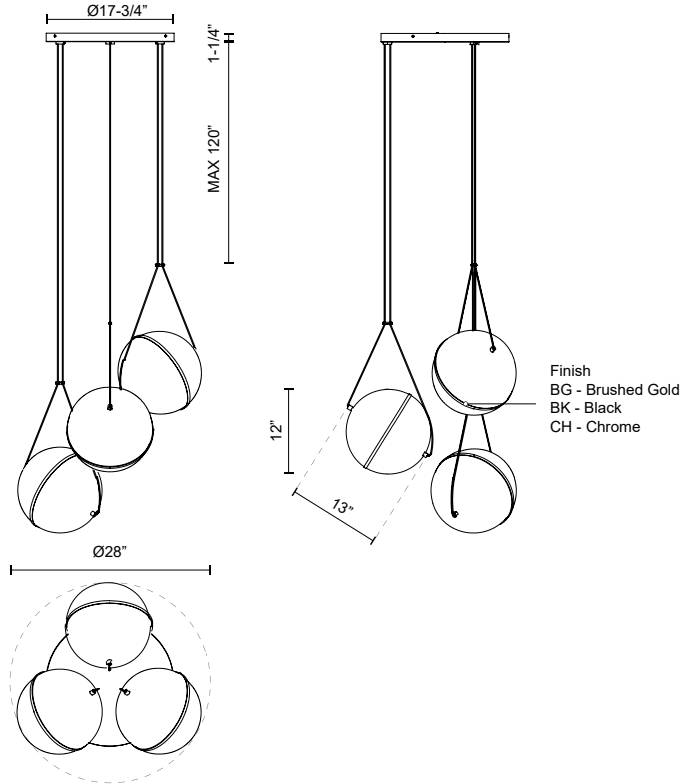

ARIES
CH76728
CHANDELIERS

PROJECT

CH76728-BK
Black

CH76728-BG
Brushed Gold

CH76728-CH
Chrome

SPECIFICATION DETAILS

Fixture Dimensions	D28" x H12"
Light Source	LED with DC Driver
Wattage	37W
Total Lumens	2970lm
Delivered Lumens	BG-2890lm*; BK-2790lm*; CH-2940lm*;
Voltage	120V
Color Temperature	3000K
CRI (Ra)	90CRI
Optional Color Temps	2700K - 5000K Available, Minimum Order Quantities Apply
LED Rated Life	50,000 hours
Dimming	100% - 10%, TRIAC or ELV Dimmer (Not Included)
Diffuser Details	Clear External Acrylic
Glass Details	Frosted Internal Glass
Adjustable	Yes
Wire Length	120" Max
Wire Type	Black
Minimum Hang Height	24"
Sloped Ceiling Adaptable	Yes
Location	Dry
Illumination Direction	Up/Down
CEC Title 24 JA8	Yes, JA8-2022
Canopy Dimensions	D17-3/4" x H1-1/4"
Paint Finish	BG01; BK01; CH01;

* For custom options, consult factory for details.

* For warranty information, please visit www.kuzcolighting.com/warranty

DESCRIPTION

The celestial spheres of the Aries Collection create a one-of-a-kind space that's quite literally out of this world. This fantastic displace of floating light makes a superb statement piece in any style home. Each of the three incredible finishes offers completely adjustable lengths up to 120". The gyroscope-like spheres can also be adjusted for optimal lighting from the interior frosted glass accents