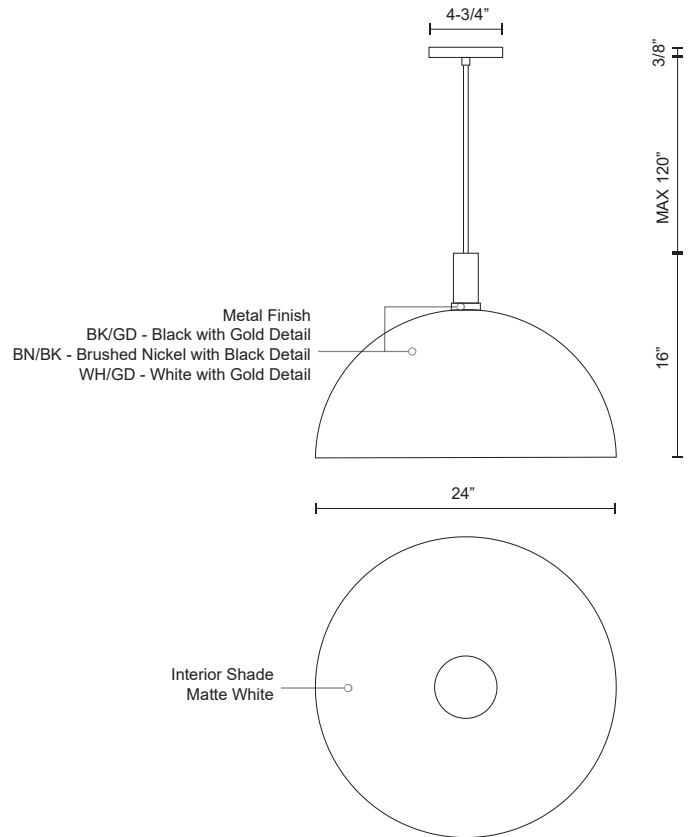

ARCHIBALD 492324

PENDANTS

PROJECT

492324-BK/GD
Black with Gold
detail

492324-BN/BK
Brushed Nickel with
Black detail

492324-WH/GD
White with Gold
detail

SPECIFICATION DETAILS

Fixture Dimensions	D24" x H16"
Lamp Type	Incandescent, Medium Base
Wattage	1 x 60W
Voltage	120V
Shade Details	Spun Aluminum Shade
Adjustable	Yes
Wire Length	120" Max
Wire Type	BK, BN - Black Braided Cord; WH - White Braided Cord;
Minimum Hang Height	20"
Sloped Ceiling Adaptable	Yes
Location	Dry
Bulbs Included	No
Canopy Dimensions	D4-3/4" x H3/8"

* For custom options, consult factory for details.

* For warranty information, please visit www.kuzcolighting.com/warranty

DESCRIPTION

Single-lamp pendant with aluminum dome shade showcasing powder-coated or plated finishes with metal details and a matte white interior. Exterior shade colors are black, brushed nickel, or white. Suspended by cloth cable. Available in three sizes.