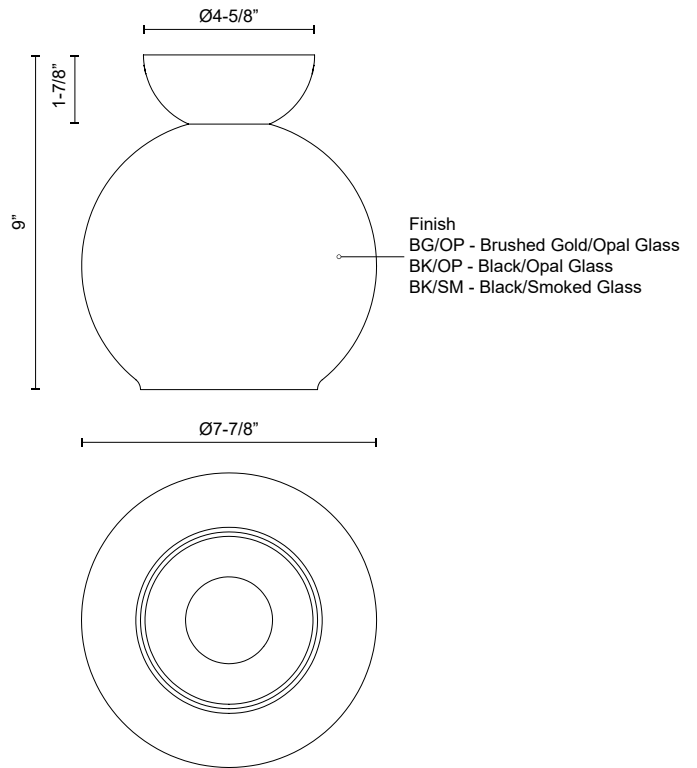

ARCADIA SF59708

SEMI FLUSH

PROJECT

SPECIFICATION DETAILS

Fixture Dimensions	D7-7/8" x H9"
Lamp Type	Incandescent, A19, Medium Base
Wattage	1 x 60W
Voltage	120V
Glass Details	Opal Glass or Smoked Glass
Location	Dry
Bulbs Included	No
Illumination Direction	Down
Canopy Dimensions	D4-5/8" x H1-7/8"
Paint Finish	BG01; BK01;

* For custom options, consult factory for details.

* For warranty information, please visit www.kuzcolighting.com/warranty

DESCRIPTION

The Arcadia Collection offers a trendy lighting design without all the frills. Depending on what style you're looking to achieve, the elegant sphere shades are available in soft, pleasant opal, or dramatic smoked glass. Each piece of the Arcadia family is available in a Powder-Coated Black or Brushed Gold finish

KUZCO

CANADA: 19054 28TH AVENUE - SURREY, BC V3Z 6M3

USA: 3035 E. LONE MOUNTAIN ROAD - LAS VEGAS, NV 89081

WWW.KUZCOLIGHTING.COM

© 2023 KUZCO LIGHTING. ALL RIGHTS RESERVED.

COMMENT