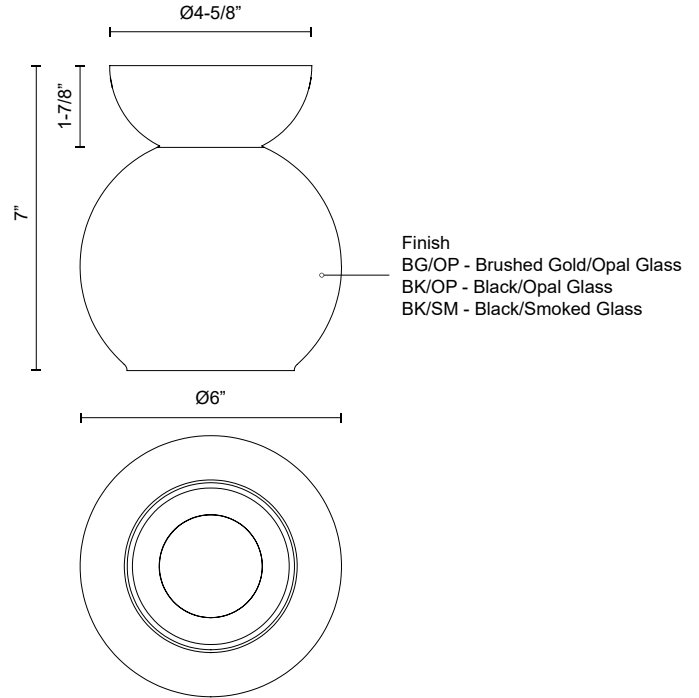

ARCADIA SF59706

SEMI FLUSH

PROJECT

SPECIFICATION DETAILS

Fixture Dimensions	D6" x H7"
Lamp Type	Incandescent, A19, Medium Base
Wattage	1 x 60W
Voltage	120V
Glass Details	Opal Glass or Smoked Glass
Location	Dry
Bulbs Included	No
Illumination Direction	Down
Canopy Dimensions	D4-5/8" x H1-7/8"
Paint Finish	BG01; BK01;

* For custom options, consult factory for details.

* For warranty information, please visit www.kuzcolighting.com/warranty

DESCRIPTION

The Arcadia Collection offers a trendy lighting design without all the frills. Depending on what style you're looking to achieve, the elegant sphere shades are available in soft, pleasant opal, or dramatic smoked glass. Each piece of the Arcadia family is available in a Powder-Coated Black or Brushed Gold finish

KUZCO

CANADA: 19054 28TH AVENUE - SURREY, BC V3Z 6M3

USA: 3035 E. LONE MOUNTAIN ROAD - LAS VEGAS, NV 89081

WWW.KUZCOLIGHTING.COM

© 2023 KUZCO LIGHTING. ALL RIGHTS RESERVED.

COMMENT