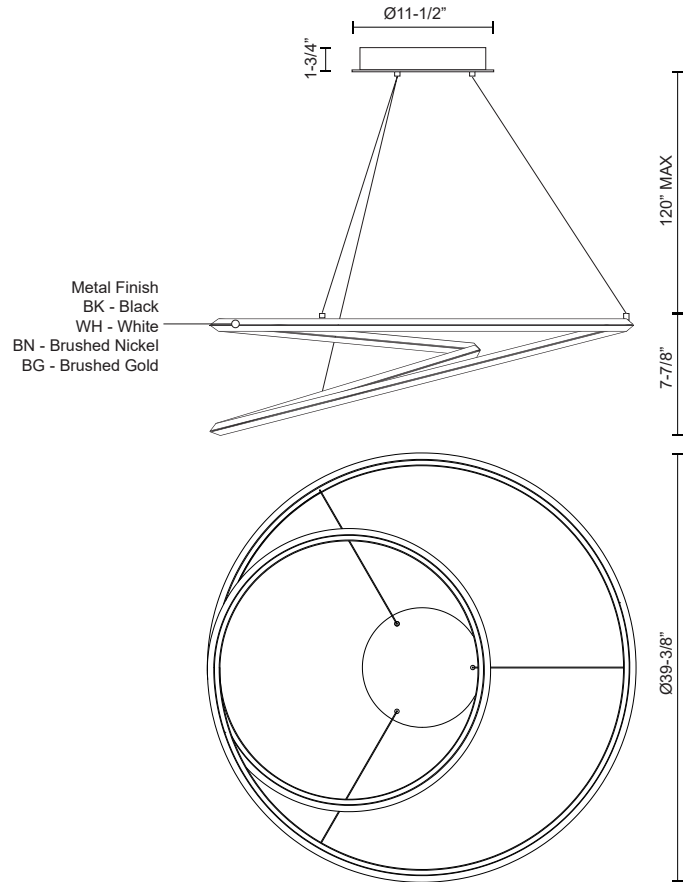

Fixture Dimensions	D39-3/8" x H7-7/8"
Light Source	LED with DC Driver
Wattage	94W
Total Lumens	5850lm
Delivered Lumens	BN-4763lm
Voltage	120V
Color Temperature	3000K
CRI (Ra)	90CRI
Optional Color Temps	2700K - 5000K Available, Minimum Order Quantities Apply
LED Rated Life	50,000 hours
Dimming	100% - 10%, TRIAC or ELV Dimmer (Not Included)
Diffuser Details	White Acrylic Diffuser
Adjustable	Yes
Wire Length	120" Max
Wire Type	BG, BN, WH - Clear Wire; BK - Black Wire;
Minimum Hang Height	24"
Sloped Ceiling Adaptable	Yes
Location	Dry
Canopy Dimensions	D11-1/2"x H1-3/4"
Paint Finish	BG01; BK02; BN01; WH02;

* For custom options, consult factory for details.

* For warranty information, please visit www.kuzcolighting.com/warranty

DESCRIPTION

Triangular in section the interior arcing surface of the lamp structure emanates light while the profile tapers into a razor thin edge. Available in two sizes the gestural Ampersand chandelier provides a reductive aesthetic focus but accomplished with a poetic flair.