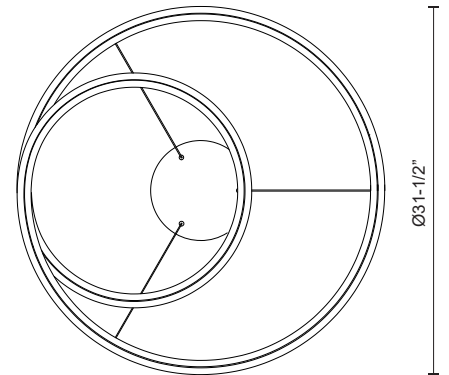

Fixture Dimensions	D31-1/2" x H7-7/8"
Light Source	LED with DC Driver
Wattage	67W
Total Lumens	4550lm
Delivered Lumens	BN-3344lm
Voltage	120V
Color Temperature	3000K
CRI (Ra)	90CRI
Optional Color Temps	2700K - 5000K Available, Minimum Order Quantities Apply
LED Rated Life	50,000 hours
Dimming	100% - 10%, TRIAC or ELV Dimmer (Not Included)
Diffuser Details	White Acrylic Diffuser
Adjustable	Yes
Wire Length	120" Max
Wire Type	BG, BN, WH - Clear Wire; BK - Black Wire;
Minimum Hang Height	21"
Sloped Ceiling Adaptable	Yes
Location	Dry
CEC Title 24 JA8	Yes, JA8-2022
Canopy Dimensions	D11-1/2" x H1-3/4"
Paint Finish	BG01; BK02; BN01; WH02;

* For custom options, consult factory for details.

* For warranty information, please visit www.kuzcolighting.com/warranty

DESCRIPTION

Triangular in section the interior arcing surface of the lamp structure emanates light while the profile tapers into a razor thin edge. Available in two sizes the gestural Ampersand chandelier provides a reductive aesthetic focus but accomplished with a poetic flair.