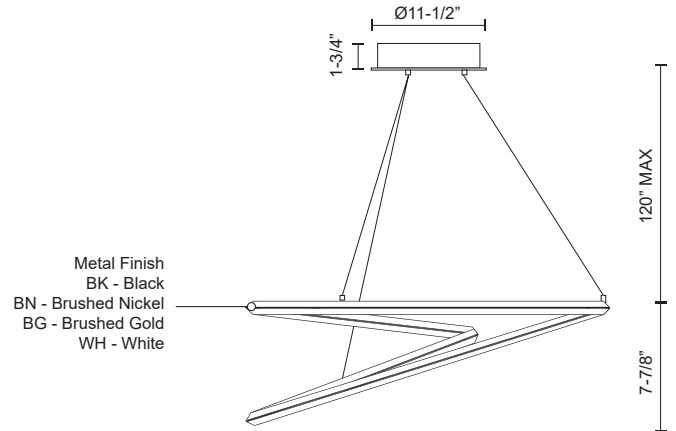

AMPERSAND PD22332

PENDANTS

PROJECT

PD22332-BG
Brushed Gold

PD22332-BN
Brushed Nickel

PD22332-BK
Black

PD22332-WH
White

SPECIFICATION DETAILS

Fixture Dimensions	D31-1/2" x H7-7/8"
Light Source	LED with DC Driver
Wattage	67W
Total Lumens	4550lm
Delivered Lumens	BN-3344lm
Voltage	120V
Color Temperature	3000K
CRI (Ra)	90CRI
Optional Color Temps	2700K - 5000K Available, Minimum Order Quantities Apply
LED Rated Life	50,000 hours
Dimming	100% - 10%, TRIAC or ELV Dimmer (Not Included)
Diffuser Details	White Acrylic Diffuser
Adjustable	Yes
Wire Length	120" Max
Wire Type	BG, BN, WH - Clear Wire; BK - Black Wire;
Minimum Hang Height	21"
Sloped Ceiling Adaptable	Yes
Location	Dry
CEC Title 24 JA8	Yes, JA8-2022
Canopy Dimensions	D11-1/2" x H1-3/4"
Paint Finish	BG01; BK02; BN01; WH02;

* For custom options, consult factory for details.

* For warranty information, please visit www.kuzcolighting.com/warranty

DESCRIPTION

Triangular in section the interior arcing surface of the lamp structure emanates light while the profile tapers into a razor thin edge. Available in two sizes the gestural Ampersand chandelier provides a reductive aesthetic focus but accomplished with a poetic flair.