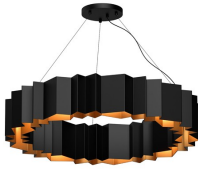

**AKIRA
CH58040
CHANDELIERS**

PROJECT

CH58040-BK/GD
Black/Gold

DESCRIPTION

For those who love texture and movement, the Akira Collection is sure to please. Folded black metal with a brush gold interior sets the tone in this modern artistic lighting element. Whether you're looking for a statement piece for a small space or a focal point made for sparking conversation, the various options in the Akira family are perfect. Each variation is socket based to easily choose a color temperature that fits your space and mood.

SPECIFICATION DETAILS

Fixture Dimensions	D40" x H7-1/8"
Lamp Type	Incandescent, A19, Medium Base
Wattage	12 x 60W
Voltage	120V
Adjustable	Yes
Wire Length	120" Max
Wire Type	Black
Minimum Hang Height	32"
Sloped Ceiling Adaptable	No
Location	Dry
Bulbs Included	No
Illumination Direction	Up/Down
Canopy Dimensions	D6" x H1"
Paint Finish	BK02; GD01;