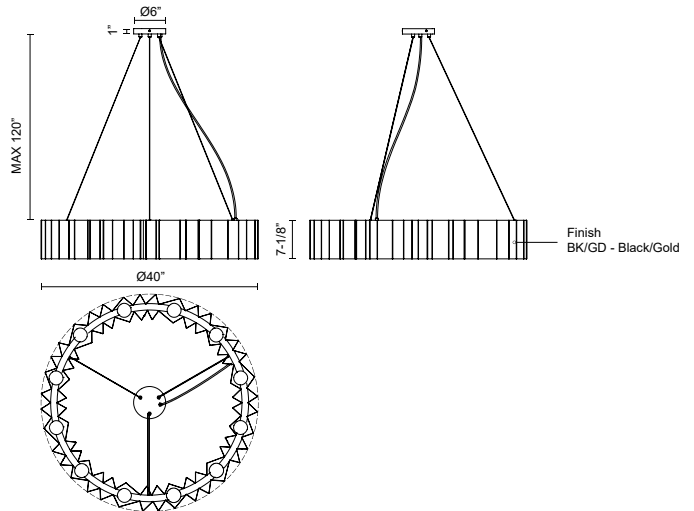

**AKIRA
CH58040
CHANDELIERS**

PROJECT

DESCRIPTION

For those who love texture and movement, the Akira Collection is sure to please. Folded black metal with a brush gold interior sets the tone in this modern artistic lighting element. Whether you're looking for a statement piece for a small space or a focal point made for sparking conversation, the various options in the Akira family are perfect. Each variation is socket based to easily choose a color temperature that fits your space and mood.

SPECIFICATION DETAILS

Fixture Dimensions	D40" x H7-1/8"
Lamp Type	Incandescent, A19, Medium Base
Wattage	12 x 60W
Voltage	120V
Adjustable	Yes
Wire Length	120" Max
Wire Type	Black
Minimum Hang Height	32"
Sloped Ceiling Adaptable	No
Location	Dry
Bulbs Included	No
Illumination Direction	Up/Down
Canopy Dimensions	D6" x H1"
Paint Finish	BK02; GD01;

* For custom options, consult factory for details.

* For warranty information, please visit www.kuzcolighting.com/warranty

KUZCO

CANADA: 19054 28TH AVENUE - SURREY, BC V3Z 6M3
USA: 3035 E. LONE MOUNTAIN ROAD - LAS VEGAS, NV 89081

WWW.KUZCOLIGHTING.COM

© 2023 KUZCO LIGHTING. ALL RIGHTS RESERVED.

COMMENT