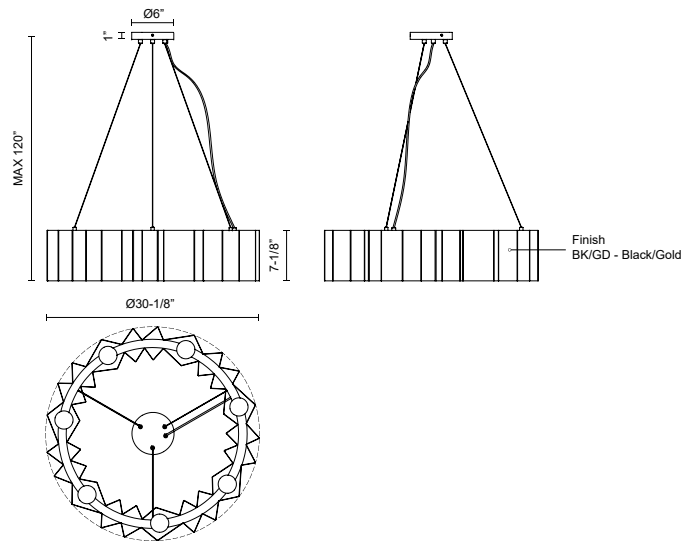

**AKIRA
CH58030
CHANDELIERS**

PROJECT

SPECIFICATION DETAILS

Fixture Dimensions	D30-1/8" x H7-1/8"
Lamp Type	Incandescent, A19, Medium Base
Wattage	7 x 60W
Voltage	120V
Adjustable	Yes
Wire Length	120" Max
Wire Type	Black
Minimum Hang Height	24"
Sloped Ceiling Adaptable	No
Location	Dry
Bulbs Included	No
Illumination Direction	Up/Down
Canopy Dimensions	D6" x H1"
Paint Finish	BK02; GD01;

* For custom options, consult factory for details.

* For warranty information, please visit www.kuzcolighting.com/warranty

DESCRIPTION

For those who love texture and movement, the Akira Collection is sure to please. Folded black metal with a brush gold interior sets the tone in this modern artistic lighting element. Whether you're looking for a statement piece for a small space or a focal point made for sparking conversation, the various options in the Akira family are perfect. Each variation is socket based to easily choose a color temperature that fits your space and mood.

KUZCO

CANADA: 19054 28TH AVENUE - SURREY, BC V3Z 6M3
USA: 3035 E. LONE MOUNTAIN ROAD - LAS VEGAS, NV 89081

WWW.KUZCOLIGHTING.COM

© 2023 KUZCO LIGHTING. ALL RIGHTS RESERVED.

COMMENT