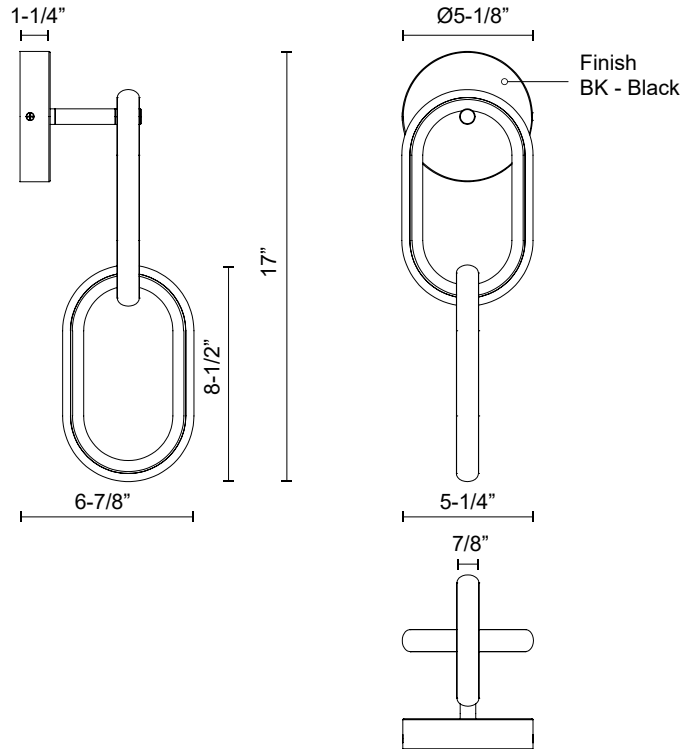

AIREN WS92617

WALL

PROJECT

WS92617-BK
Black

SPECIFICATION DETAILS

Fixture Dimensions	W5-1/4" x H17" x E6-7/8"
Light Source	LED with DC Driver
Wattage	20W
Total Lumens	1600lm
Delivered Lumens	1161lm
Voltage	120V
Color Temperature	3000K
CRI (Ra)	90CRI
Optional Color Temps	2700K - 5000K Available, Minimum Order Quantities Apply
LED Rated Life	50,000 hours
Dimming	100% - 10%, TRIAC or ELV Dimmer (Not Included)
Diffuser Details	White Silicone
Location	Dry
Illumination Direction	Up/Down
Mounting Style	Down Only
CEC Title 24 JA8	Yes, JA8-2022
Canopy Dimensions	D5-1/8" x E1-1/4"
Paint Finish	BK02

* For custom options, consult factory for details.

* For warranty information, please visit www.kuzcolighting.com/warranty

DESCRIPTION

The sophistication and elegance of jewelry are at the heart of the Airen Collection. This sleek chain link design comprises interlocking ovals with LEDs around the exterior. With 360-degree illumination, the Airen family immediately ignites a room with both light and personality.