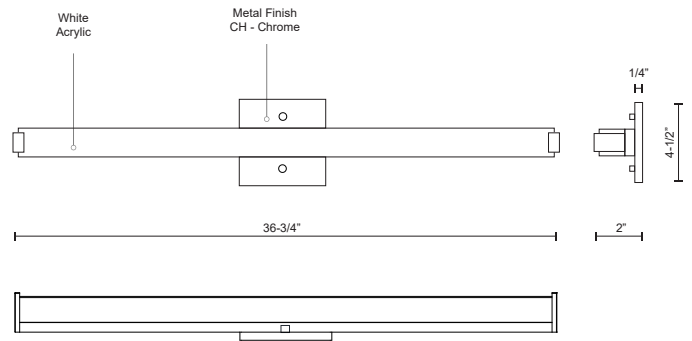

LATITUDE-SLIM VL4737

VANITY

PROJECT

DESCRIPTION

Simplistic Modern LED with rectangular shaped white acrylic finished with chrome end caps and matching canopy. Equipped with our powerful 120V AC LED technology, and may be mounted horizontally or vertically. Available in three different sizes and four different design styles.

SPECIFICATION DETAILS

Fixture Dimensions	W36-3/4" x H4-1/2" x E2"
Light Source	AC LED Module
Wattage	49W
Total Lumens	4000lm
Delivered Lumens	CH-2331lm
Voltage	120V
Color Temperature	3000K
CRI (Ra)	90CRI
Optional Color Temps	2700K - 5000K Available, Minimum Order Quantities Apply
LED Rated Life	50,000 hours
Dimming	100% - 10%, ELV Dimmer (Not Included)
Diffuser Details	White Acrylic Diffuser
ADA Compliant	Yes
Location	Damp
Mounting Style	All Orientation; Wall;
Canopy Dimensions	W4-1/2" x H4-1/2" x E1/4"
Paint Finish	CH01
Finish Option(s)	Chrome

* For custom options, consult factory for details.

* For warranty information, please visit www.kuzcolighting.com/warranty

KUZCO

CANADA: 19054 28TH AVENUE - SURREY, BC V3Z 6M3

USA: 3035 E. LONE MOUNTAIN ROAD - LAS VEGAS, NV 89081

WWW.KUZCOLIGHTING.COM

© 2016 KUZCO LIGHTING. ALL RIGHTS RESERVED.

COMMENT