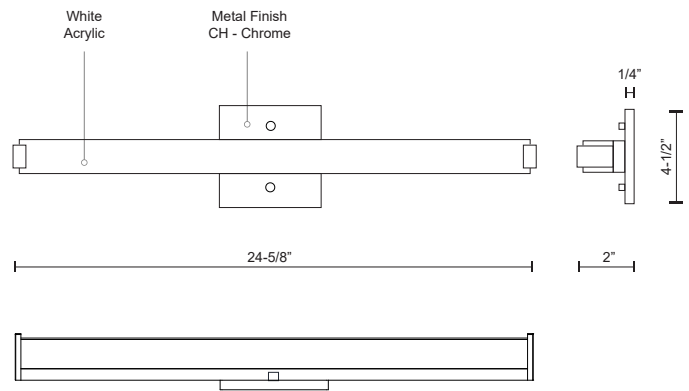

## DESCRIPTION

Simplistic Modern LED with rectangular shaped white acrylic finished with chrome end caps and matching canopy. Equipped with our powerful 120V AC LED technology, and may be mounted horizontally or vertically. Available in three different sizes and four different design styles.

## SPECIFICATION DETAILS

<b>Fixture Dimensions</b>	W24-5/8" x H4-1/2" x E2"
<b>Light Source</b>	LED
<b>Wattage</b>	31W
<b>Total Lumens</b>	2400lm
<b>Delivered Lumens</b>	CH-1502lm
<b>Voltage</b>	120V
<b>Color Temperature</b>	3000K
<b>CRI (Ra)</b>	90CRI
<b>Optional Color Temps</b>	2700K - 5000K Available, Minimum Order Quantities Apply
<b>LED Rated Life</b>	50,000 hours
<b>Dimming</b>	100% - 10%, ELV Dimmer (Not Included)
<b>Diffuser Details</b>	White Acrylic Diffuser
<b>ADA Compliant</b>	Yes
<b>Location</b>	Damp
<b>Canopy Dimensions</b>	W4-1/2" x H4-1/2" x E1/4"
<b>Paint Finish</b>	CH01
<b>Finish Option(s)</b>	Chrome