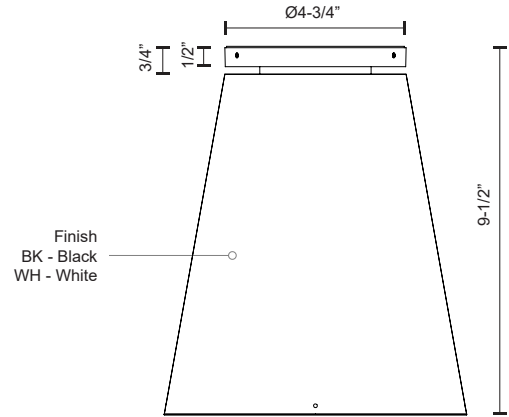

HARTFORD EC16608

CEILING

PROJECT

DESCRIPTION

Cast aluminum conical housing with ceiling mount. Lightly powder-coated finish. Opal round glass diffuser. Down light. Custom options available.

EC16608-BK
Black

EC16608-WH
White

SPECIFICATION DETAILS

* For custom options, consult factory for details.

Fixture Dimensions	D8" x H9 1/2"
Light Source	LED with DC Driver
Wattage	38W
Total Lumens	3200lm
Delivered Lumens	BK-1328lm; WH-1530lm;
Voltage	120V
Color Temperature	3000K
CRI (Ra)	90CRI
Optional Color Temps	2700K - 5000K Available, Minimum Order Quantities Apply
LED Rated Life	50,000 hours
Dimming	100% - 10%, TRIAC or ELV Dimmer (Not Included)
Diffuser Details	White PC Diffuser
Location	Wet
Warranty	5 Years
Canopy Dimensions	D4-3/4" x H1/2"