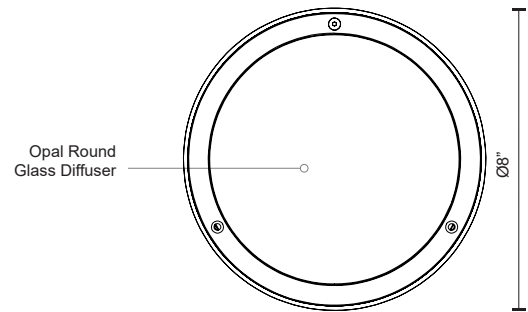

HARTFORD EC16608

CEILING

PROJECT

DESCRIPTION

Cast aluminum conical housing with ceiling mount. Lightly powder-coated finish. Opal round glass diffuser. Down light. Custom options available.

EC16608-BK
Black

EC16608-WH
White

SPECIFICATION DETAILS

* For custom options, consult factory for details.

Fixture Dimensions	D8" x H9 1/2"
Light Source	LED with DC Driver
Wattage	38W
Total Lumens	3200lm
Delivered Lumens	BK-1328lm; WH-1530lm;
Voltage	120V
Color Temperature	3000K
CRI (Ra)	90CRI
Optional Color Temps	2700K - 5000K Available, Minimum Order Quantities Apply
LED Rated Life	50,000 hours
Dimming	100% - 10%, TRIAC or ELV Dimmer (Not Included)
Diffuser Details	White PC Diffuser
Location	Wet
Warranty	5 Years
Canopy Dimensions	D4-3/4" x H1/2"