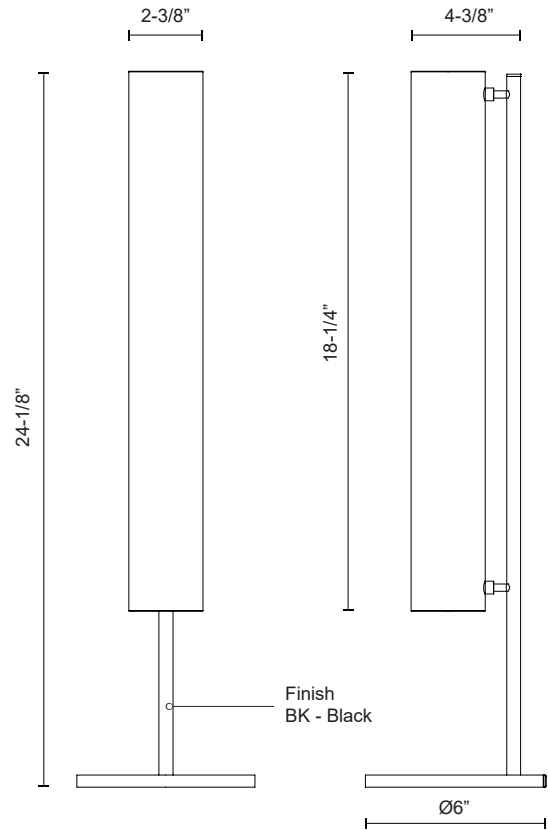

## SPECIFICATION DETAILS

\* For custom options, consult factory for details.

<b>Fixture Dimensions</b>	D6" x H24-1/8"
<b>Light Source</b>	LED with DC Driver
<b>Wattage</b>	15W
<b>Total Lumens</b>	1270lm
<b>Delivered Lumens</b>	BK-750lm*
<b>Voltage</b>	120V
<b>Color Temperature</b>	3000K
<b>CRI (Ra)</b>	90CRI
<b>Optional Color Temps</b>	2700K - 5000K Available, Minimum Order Quantities Apply
<b>LED Rated Life</b>	50,000 hours
<b>Dimming</b>	100% - 10%, Touch dimmer
<b>Glass Details</b>	Frosted Glass
<b>Location</b>	Dry
<b>Warranty</b>	5 Years

## DESCRIPTION

Frosted glass cylinders, are composed around an aluminum die-cast body, emitting an even 360° glow of ambient light. The Gramercy standing fixtures feature a touch dimmer and a black finish