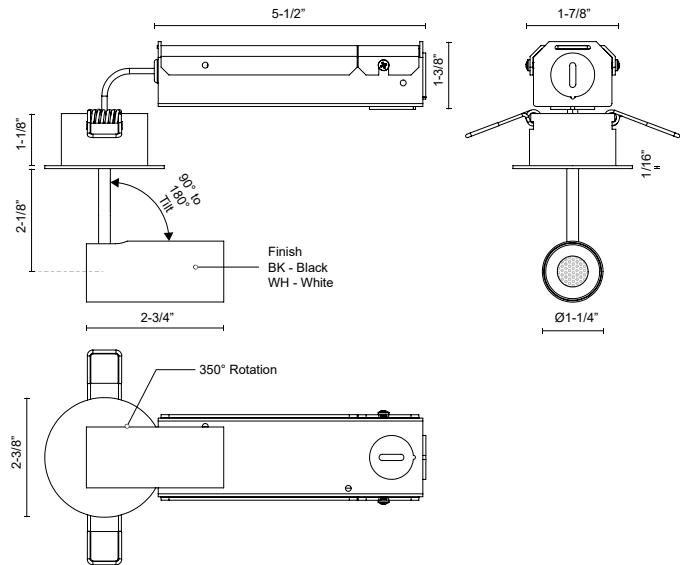

**DOWNEY**  
**SF15701**  
 FLUSH MOUNT

PROJECT

SF15701-BK  
Black

SF15701-WH  
White

**SPECIFICATION DETAILS**

\* For custom options, consult factory for details.

<b>Fixture Dimensions</b>	D2-3/8" x H4-1/4"
<b>Light Source</b>	LED with DC Driver
<b>Wattage</b>	7W
<b>Total Lumens</b>	510lm
<b>Delivered Lumens</b>	274lm
<b>Voltage</b>	120V
<b>Color Temperature</b>	3000K
<b>CRI (Ra)</b>	90CRI
<b>Optional Color Temps</b>	2700K - 5000K Available, Minimum Order Quantities Apply
<b>LED Rated Life</b>	50,000 hours
<b>Dimming</b>	100% - 10%, TRIAC or ELV Dimmer (Not Included)
<b>Diffuser Details</b>	Clear Acrylic TIR
<b>Location</b>	Dry
<b>Warranty</b>	5 Years
<b>Canopy Dimensions</b>	D2-3/8" x H1/16"

**DESCRIPTION**

Recessed within the minute barrel of the quintessential adjustable lamp is a spot light assembly applied across the Downey line. By utilizing slim LED boards and recessed driver, the canopy scale is reduced to a fundamental trim plate and minimizes the visual footprint of the functional fixtures. Available in two petite cylindrical sizes and a single or multi-light configuration.