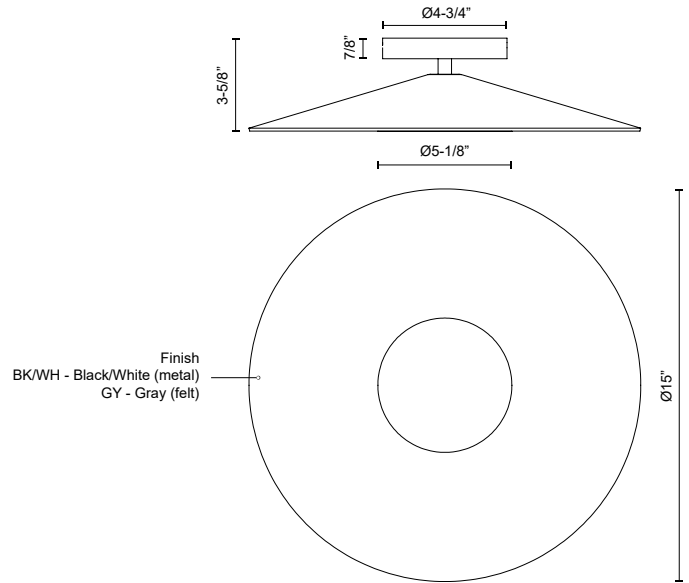

CRUZ WS22915

WALL

PROJECT

SPECIFICATION DETAILS

* For custom options, consult factory for details.

Fixture Dimensions	D15" x E3-5/8"
Light Source	AC LED Module
Wattage	12W
Total Lumens	1015lm
Delivered Lumens	BK/WH-469lm
Voltage	120V
Color Temperature	3000K
CRI (Ra)	90CRI
Optional Color Temps	2700K - 5000K Available, Minimum Order Quantities Apply
LED Rated Life	50,000 hours
Dimming	100% - 10%, ELV Dimmer (Not Included)
Diffuser Details	Frosted Acrylic
Shade Details	Spun Aluminum or Felt Shade
Location	Dry
Mounting Style	All Orientation; Ceiling and Wall;
Warranty	5 Years
Canopy Dimensions	D4-3/4" x E7/8"

DESCRIPTION

Inspired by the peaks and valleys created by wave forms, the Cruz Collection is a geometric wonder. The soft shaped glass shades emit ample ambient light throughout, making it the perfect modern decorative piece for any space.

KUZCO

19054 28TH AVENUE
SURREY - BC V3Z 6M3
CANADA

WWW.KUZCOLIGHTING.COM

COMMENT