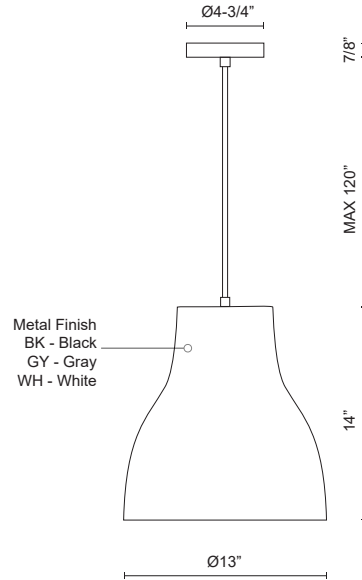

**CRADLE
494213
PENDANTS**

PROJECT

DESCRIPTION

Single-lamp pendant with tapered aluminum shade showcasing powder-coated finishes. Exterior shade colors are either black, gray or white, with matte white interior. Suspended by cloth cable . Available in three sizes.

494213-GY
Gray

494213-BK
Black

494213-WH
White

SPECIFICATION DETAILS

* For custom options, consult factory for details.

Fixture Dimensions	D13" x H14"
Lamp Type	Incandescent, Medium Base
Bulbs Included	No
Wattage	1 x 60W
Voltage	120V
Shade Details	Spun Aluminum Shade
Adjustable	Yes
Wire Length	120" Max
Wire Type	Color Matching SVT Cord
Location	Dry
Warranty	5 Years
Canopy Dimensions	D4-3/4" x H7/8"