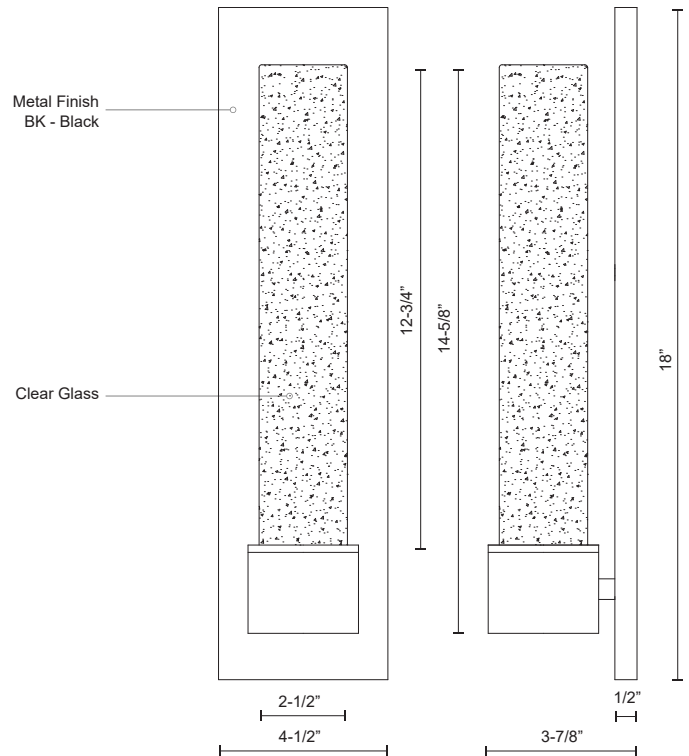

COPENHAGEN EW48212-BK

WALL

PROJECT

DESCRIPTION

The Copenhagen balances a clean, simple geometry with highly detailed glass for a sophisticated outdoor product line. The stark yet refined finish of the black structure contrasts with the translucent glass to augment its effect. Available in both wall-mounted and chandelier configurations, the complete offering is both elegant and versatile.

SPECIFICATION DETAILS

* For custom options, consult factory for details.

Fixture Dimensions	W2-1/2" x H14-5/8" x E3-7/8"
Light Source	AC LED Module
Wattage	10W
Total Lumens	800lm
Delivered Lumens	BK-372lm
Voltage	120V
Color Temperature	3000K
CRI (Ra)	90CRI
Optional Color Temps	2700K - 5000K Available, Minimum Order Quantities Apply
LED Rated Life	50,000 hours
Dimming	100% - 10%, ELV Dimmer (Not Included)
Glass Details	Cast clear textured glass
Location	Wet
Illumination Direction	Up and Down
Mounting Style	All Orientation; Wall;
Warranty	5 Years
ADA Compliant	Yes
Canopy Dimensions	W4-1/2" x H18" x E1/2"
Finish Option(s)	Black