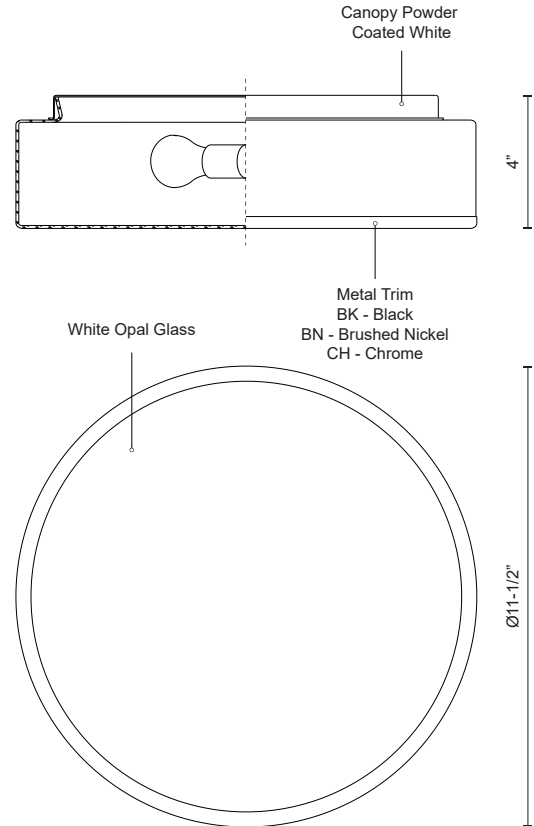

CHARLIE
599002
 FLUSH MOUNT

PROJECT

DESCRIPTION

Two lamp flush mount ceiling fixture with white round opal glass and your choice of brushed nickel or chrome metal finished trim.

599002CH
 Chrome

599002BN
 Brushed Nickel

599002BK
 Black

SPECIFICATION DETAILS

* For custom options, consult factory for details.

Fixture Dimensions	D11-1/2" x H4"
Lamp Type	Incandescent, A15, Medium Base
Wattage	2 x 40W
Voltage	120V
Glass Details	Opal Glass
Location	Dry
Bulbs Included	No
Warranty	5 Years