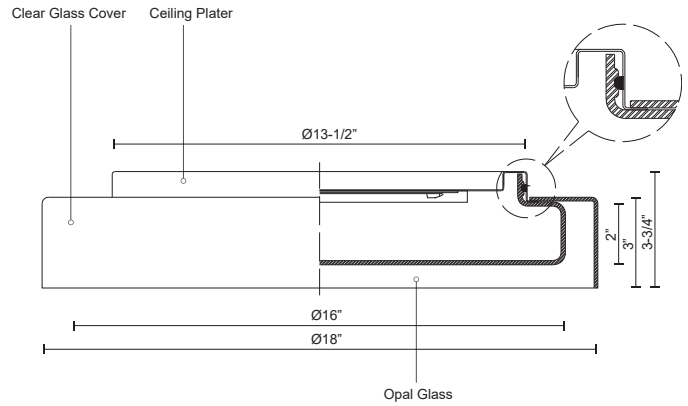

**ASTON**  
**FM48618**  
 FLUSH MOUNT

PROJECT

**DESCRIPTION**

Clear round aesthetic glass. Opal glass cylindrical diffuser. Powder-coated white steel ceiling plate. Down light. Custom options available.

**SPECIFICATION DETAILS**

\* For custom options, consult factory for details.

<b>Fixture Dimensions</b>	D18" x H3-3/4"
<b>Light Source</b>	AC LED Module
<b>Wattage</b>	32W
<b>Total Lumens</b>	2880lm
<b>Delivered Lumens</b>	CL-1430lm
<b>Voltage</b>	120V
<b>Color Temperature</b>	3000K
<b>CRI (Ra)</b>	90CRI
<b>Optional Color Temps</b>	2700K - 5000K Available, Minimum Order Quantities Apply
<b>LED Rated Life</b>	50,000 hours
<b>Dimming</b>	100% - 10%, ELV Dimmer (Not Included)
<b>Glass Details</b>	Clear Glass
<b>Diffuser Details</b>	Opal Glass Diffuser
<b>Location</b>	Dry
<b>Mounting Style</b>	All Orientation; Ceiling and Wall;
<b>Warranty</b>	5 Years
<b>Finish Option(s)</b>	Clear