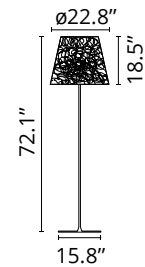

FLOS

 FU626841 Green Wall

KTribe F3 Outdoor Green wall

Designed by Philippe Starck, 2007

Are you a professional and your project needs consulting and support?

[BOOK AN APPOINTMENT](#)

Main specifications

EAN	8059607011713
Mounting	Floor
Environments	Outdoor wet location
Light Source Type	Bulb
Lamp type	T Shielded
Lamp holders	E26
Number of heads	1
Power (W)	230

Physical

Color	Green Wall
Orientation	Fixed
Net weight (lb)	52.92
Package volume (in)	47544.17
IP internal	44
IP external	55

Download

[Mounting instructions](#)

 PDF

Photometric

Lighting type	Direct
Light distribution	Symmetric
Beam angle C0-180 (°)	85
Beam angle C90-270 (°)	85