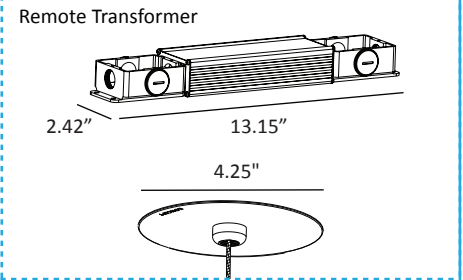

ZBP	Light Bar Length (in) (this is length of each light bar, NOT length of fixture.)	Model QS	Light Temperature (K)	Finish	Mount Remote Transformer (RTM)
	16*		2,700*	Silver (SIL)	
	24*		3,000 (SW)	Matte Black (MTB)	
	36		3,500*	Gold (GLD)	
	48		4,000*	Matte White (MWT)*	
			4,500*		
			5,000*		

Dimensions

36-QS: **76.3"**
48-TS: **100.5"**

LEED information

Integrative Process

To support high-performance, cost-effective project outcomes through an early analysis of the interrelationships among systems.