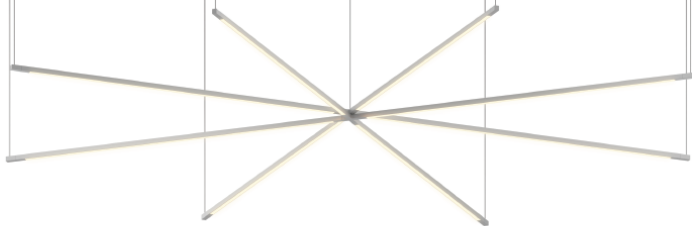

KONCEPT

Z-Bar pendant *quad-star*

The Z-Bar Pendant quad-star is a striking configuration of eight LED light bars. Available in three standard finishes and two standard sizes, it brings light, modernity and a sense of drama to any interior.

Standard Configurations

quad-star with 36" light bars

quad-star with 48" light bars

Standard Configurations

Lumens:	36-QS: 7200 / 48-QS: 9600
Energy Consumption:	36-QS: 120 W / 48-QS: 160 W
Rated Lifespan	>60,000 hours
Color Rendering Index (CRI) :	90
Brightness Adjustability:	Compatible with ELV wall dimmers*, 1-10V control
Material:	Aluminum, plastic
Cable length:	10'
Safety Rating:	C-UL-US Certified, CE
Warranty:	5 years; 1 year for hardwire driver
Voltage:	277V (remote transformer)
Standard Finishes:	Matte black, gold, silver
IES:	Visit koncept.com/zbarpendant for IES files

ZBP	Light Bar Length (in) (this is length of each light bar, NOT length of fixture.)	Model QS	Light Temperature (K)	Finish	Mount Remote Transformer (RTM)
	16*		2,700*	Silver (SIL)	
	24*		3,000 (SW)	Matte Black (MTB)	
	36		3,500*	Gold (GLD)	
	48		4,000*	Matte White (MWT)*	
			4,500*		
			5,000*		