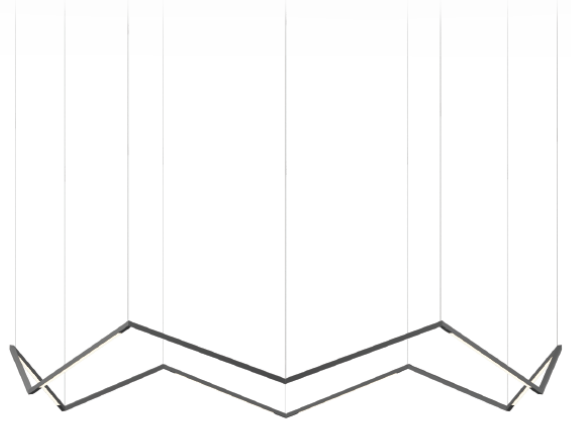

KONCEPT

Z-Bar pendant crown

The Z-Bar pendant crown is a dramatic piece comprised of 12 LED light bars. Available in 3 standard finishes and 2 standard sizes, it's suitable for commercial and residential spaces alike.

Standard Configurations

crown with 16" light bars

crown with 24" light bars

crown with 36" light bars

crown with 48" light bars

Standard Configurations

Lumens:	16-C: 4800 / 24-C: 7200 / 36-C: 10800 / 48-C: 14400
Energy Consumption:	16-C: 84 W / 24-C: 120 W / 36-C: 180 W / 48-C: 240 W
Rated Lifespan	>60,000 hours=
Color Rendering Index (CRI) :	90
Brightness Adjustability:	Compatible with ELV wall dimmers*, 1-10V control
Material:	Aluminum, plastic
Cable length:	10'
Safety Rating:	C-UL-US Certified, CE
Warranty:	5 years; 1 year for hardwire driver
Voltage:	277V (remote transformer)
Standard Finishes:	Matte black, matte white, silver
IES:	Visit koncept.com/zbarpendant for IES files

Dimensions

16-C: **62.8"**
24-C: **91.41"**
36-C: **137.12"**
48-C: **182.82"**

Remote Transformer

16-C: **63.8"**
24-C: **92.76"**
36-C: **139.14"**
48-C: **185.52"**

How to specify

1. Choose an option from each column and enter into the appropriate fields at the bottom.
2. Submit this "SKU" to sales@koncept.com, along with any questions.