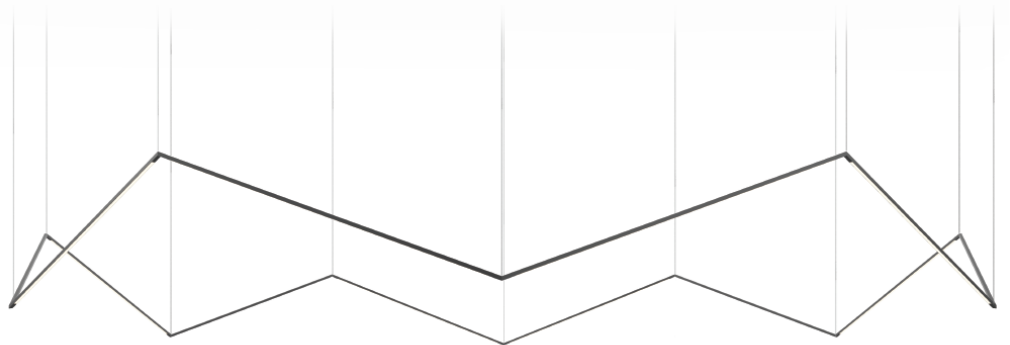

KONCEPT

Z-Bar pendant crown

The Z-Bar pendant crown is a dramatic piece comprised of 12 LED light bars. Available in 3 standard finishes and 2 standard sizes, it's suitable for commercial and residential spaces alike.

Standard Configurations

crown with 16" light bars

crown with 24" light bars

crown with 36" light bars

crown with 48" light bars

Standard Configurations

Lumens:	16-C: 4800 / 24-C: 7200 / 36-C: 10800 / 48-C: 14400
Energy Consumption:	16-C: 84 W / 24-C: 120 W / 36-C: 180 W / 48-C: 240 W
Rated Lifespan	>60,000 hours=
Color Rendering Index (CRI) :	90
Brightness Adjustability:	Compatible with ELV wall dimmers*, 1-10V control
Material:	Aluminum, plastic
Cable length:	10'
Safety Rating:	C-UL-US Certified, CE
Warranty:	5 years; 1 year for hardwire driver
Voltage:	277V (remote transformer)
Standard Finishes:	Matte black, matte white, silver
IES:	Visit koncept.com/zbarpendant for IES files

Dimensions

16-C: **62.8"**
24-C: **91.41"**
36-C: **137.12"**
48-C: **182.82"**

Remote Transformer

16-C: **63.8"**
24-C: **92.76"**
36-C: **139.14"**
48-C: **185.52"**

How to specify

1. Choose an option from each column and enter into the appropriate fields at the bottom.
2. Submit this "SKU" to sales@koncept.com, along with any questions.

	Light Bar Length (in) <small>(this is length of each light bar, NOT length of fixture.)</small>	Model	Light Temperature (K)	Finish	Mount
ZBP		CR	2,700*	Silver (SIL)	Remote Transformer (RTM)
	16		3,000 (SW)	Matte Black (MTB)	
	24		3,500*	Matte White (MWT)	
	36*		4,000*	Gold (GLD)*	
	48*		4,500*		
			5,000*		