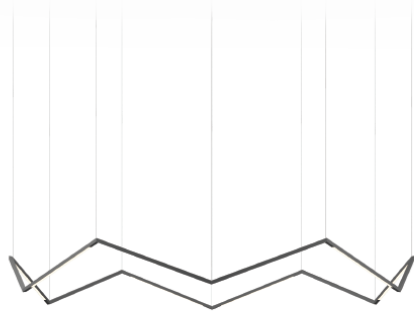

KONCEPT

Z-Bar pendant crown

The Z-Bar pendant crown is a dramatic piece comprised of 12 LED light bars. Available in 3 standard finishes and 2 standard sizes, it's suitable for commercial and residential spaces alike.

Standard Configurations

crown with 16" light bars

crown with 24" light bars

crown with 36" light bars

crown with 48" light bars

Standard Configurations

Lumens:	16-C: 4800 / 24-C: 7200 / 36-C: 10800 / 48-C: 14400
Energy Consumption:	16-C: 84 W / 24-C: 120 W / 36-C: 180 W / 48-C: 240 W
Rated Lifespan	>60,000 hours=
Color Rendering Index (CRI) :	90
Brightness Adjustability:	Compatible with ELV wall dimmers*, 1-10V control
Material:	Aluminum, plastic
Cable length:	10'
Safety Rating:	C-UL-US Certified, CE
Warranty:	5 years; 1 year for hardwire driver
Voltage:	277V (remote transformer)
Standard Finishes:	Matte black, matte white, silver
IES:	Visit koncept.com/zbarpendant for IES files