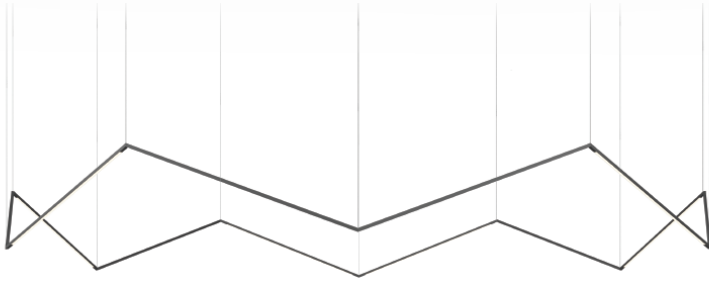

KONCEPT

Z-Bar pendant crown

The Z-Bar pendant crown is a dramatic piece comprised of 12 LED light bars. Available in 3 standard finishes and 2 standard sizes, it's suitable for commercial and residential spaces alike.

Standard Configurations

crown with 16" light bars

crown with 24" light bars

crown with 36" light bars

crown with 48" light bars

Standard Configurations

Lumens:	16-C: 4800 / 24-C: 7200 / 36-C: 10800 / 48-C: 14400
Energy Consumption:	16-C: 84 W / 24-C: 120 W / 36-C: 180 W / 48-C: 240 W
Rated Lifespan	>60,000 hours=
Color Rendering Index (CRI) :	90
Brightness Adjustability:	Compatible with ELV wall dimmers*, 1-10V control
Material:	Aluminum, plastic
Cable length:	10'
Safety Rating:	C-UL-US Certified, CE
Warranty:	5 years; 1 year for hardwire driver
Voltage:	277V (remote transformer)
Standard Finishes:	Matte black, matte white, silver
IES:	Visit koncept.com/zbarpendant for IES files

Dimensions

16-C: **62.8"**
24-C: **91.41"**
36-C: **137.12"**
48-C: **182.82"**

Remote Transformer

16-C: **63.8"**
24-C: **92.76"**
36-C: **139.14"**
48-C: **185.52"**

How to specify

1. Choose an option from each column and enter into the appropriate fields at the bottom.
2. Submit this "SKU" to sales@koncept.com, along with any questions.