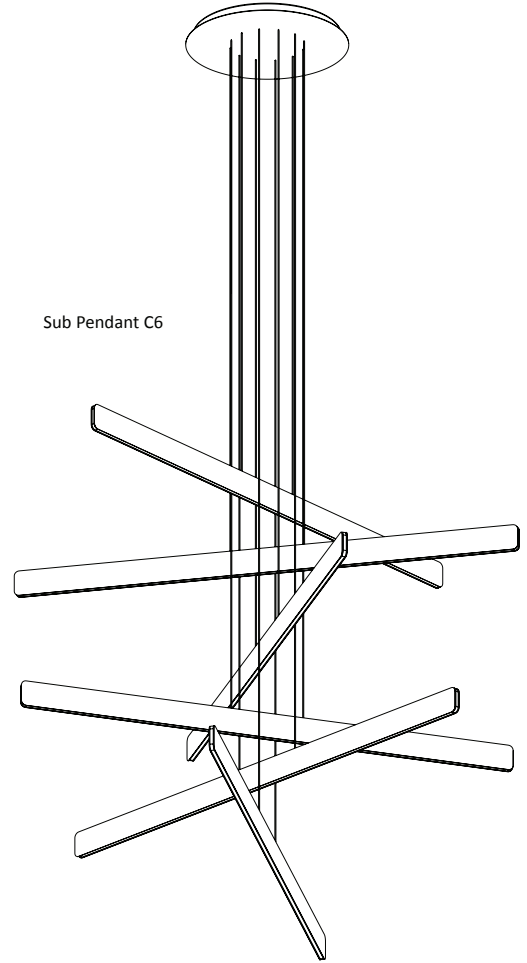

Ceiling

360° of Luminosity

Sub pendant

Designers
Kenneth Ng, Edmund Ng

Red Dot Design Award 2019

The Sub Pendant boasts a minimalist profile and emits a soft, warm glow. A continuous line of LED light wraps around the entire piece, allowing this pendant to function as both a task light for worksurfaces and ambient light for ceilings. The Sub is compatible with many ELV wall dimmers. Available as a single pendant or circular configuration of multiple lights, the Sub complements rather than obstructs the aesthetic of its surroundings.

Lumens: 2000 per pendant
 Energy Consumption: 48 W per pendant
 Rated Lifespan: 50,000 hours
 Color Temperature: Soft Warm (3,000 K)
 Color Rendering Index (CRI) : 90+
 Brightness Adjustability: Compatible with ELV wall dimmers*
 Material: Aluminum, plastic
 Safety Rating: C-UL-US Certified
 Warranty: 5 years
 Voltage: 120 V
 Standard Finishes: Matte black, silver, gold
 Cord/Canopy: 10 ft cords (suspending wires); matte black and gold finishes have black cords and canopies, silver finish has silver cords and canopy.

*Visit koncept.com/dimmers for information on compatible dimmers

Sub Pendant (Single)

Sub Pendant C3

Sub Pendant C6

S1 Canopy

C3/C6 Canopy

LEED Information

Integrative Process