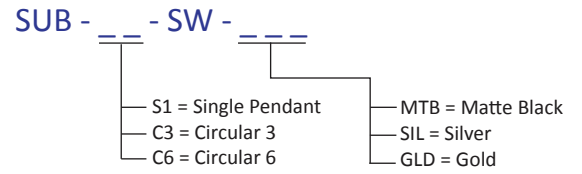

Lumens: 2000 per pendant
Energy Consumption: 48 W per pendant
Rated Lifespan: 50,000 hours
Color Temperature: Soft Warm (3,000 K)
Color Rendering Index (CRI) : 90+
Brightness Adjustability: Compatible with ELV wall dimmers*
Material: Aluminum, plastic
Safety Rating: C-UL-US Certified
Warranty: 5 years
Voltage: 120 V
Standard Finishes: Matte black, silver, gold
Cord/Canopy: 10 ft cords (suspending wires); matte black and gold finishes have black cords and canopies, silver finish has silver cords and canopy.

*Visit koncept.com/dimmers for information on compatible dimmers