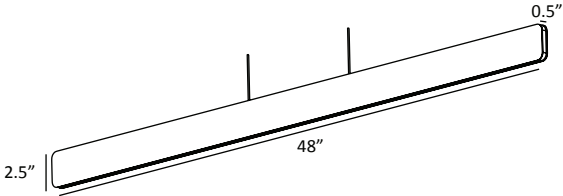

Sub Pendant (Single)

Sub Pendant C3