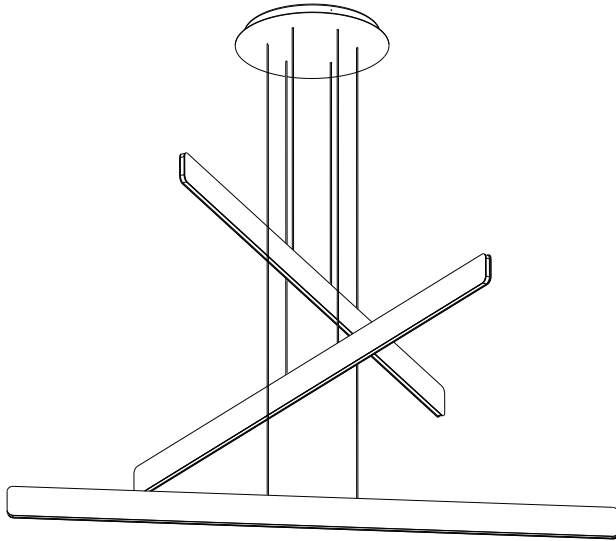

Ceiling

360° of Luminosity

Sub pendant

Designers
Kenneth Ng, Edmund Ng

Red Dot Design Award 2019

The Sub Pendant boasts a minimalist profile and emits a soft, warm glow. A continuous line of LED light wraps around the entire piece, allowing this pendant to function as both a task light for worksurfaces and ambient light for ceilings. The Sub is compatible with many ELV wall dimmers. Available as a single pendant or circular configuration of multiple lights, the Sub complements rather than obstructs the aesthetic of its surroundings.

Lumens: 2000 per pendant
 Energy Consumption: 48 W per pendant
 Rated Lifespan: 50,000 hours
 Color Temperature: Soft Warm (3,000 K)
 Color Rendering Index (CRI) : 90+
 Brightness Adjustability: Compatible with ELV wall dimmers*
 Material: Aluminum, plastic
 Safety Rating: C-UL-US Certified
 Warranty: 5 years
 Voltage: 120 V
 Standard Finishes: Matte black, silver, gold
 Cord/Canopy: 10 ft cords (suspending wires); matte black and gold finishes have black cords and canopies, silver finish has silver cords and canopy.

*Visit koncept.com/dimmers for information on compatible dimmers

Sub Pendant (Single)

Sub Pendant C3

Sub Pendant C6

S1 Canopy

C3/C6 Canopy

LEED Information

Integrative Process