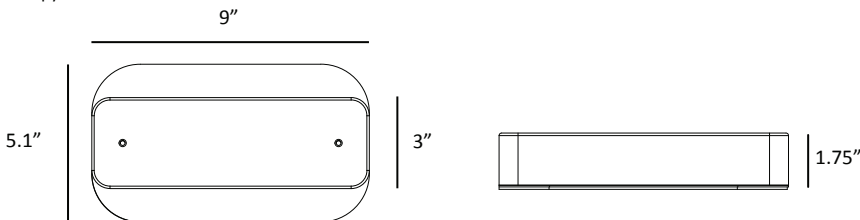

Lumens: 2000 per pendant
Energy Consumption: 48 W per pendant
Rated Lifespan: 50,000 hours
Color Temperature: Soft Warm (3,000 K)
Color Rendering Index (CRI) : 90+
Brightness Adjustability: Compatible with ELV wall dimmers*
Material: Aluminum, plastic
Safety Rating: C-UL-US Certified
Warranty: 5 years
Voltage: 120 V
Standard Finishes: Matte black, silver, gold
Cord/Canopy: 10 ft cords (suspending wires); matte black and gold finishes have black cords and canopies, silver finish has silver cords and canopy.

*Visit koncept.com/dimmers for information on compatible dimmers

S1 Canopy

LEED Information

Integrative Process

To support high-performance, cost-effective project outcomes through an early analysis of the interrelationships among systems. Koncept's LED lighting fixtures operate at high efficacy, therefore helping to minimize energy costs. All Koncept lighting fixtures are dimmable so that occupants can choose the appropriate setting to avoid energy overuse.

Interior Lighting

To promote occupants' productivity, comfort and well-being by providing high-quality lighting. Koncept's entire line of hardwired lighting fixtures are dimmable. Users can adjust the brightness settings to suit their needs. Furthermore, all products utilize high quality LED light sources with CRI over 80 and L70 rated lifespan over 50,000 hours.