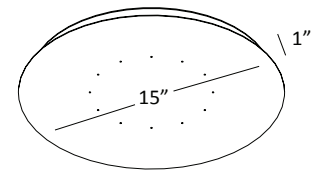

*Visit koncept.com/dimmers for information on compatible dimmers

Sub Pendant (Single)

Sub Pendant C3

Sub Pendant C6

S1 Canopy

C3/C6 Canopy

LEED Information

Integrative Process