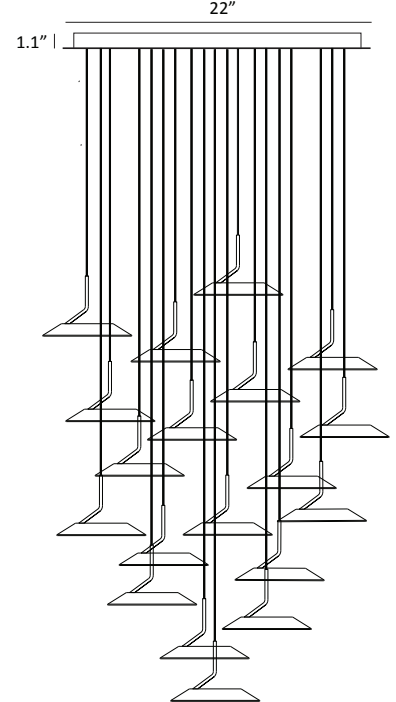

Royyo Pendant head

Royyo Pendant Single

Royyo Pendant Linear 5  
(Linear 3 & 7 share the same canopy)

Royyo Pendant Circular 6  
(Circular 3 shares the same canopy)

Royyo Pendant Circular 19  
(Circular 13 shares the same canopy)

Photometrics for desk/floor lamps: Light source placed 15" away from work surface