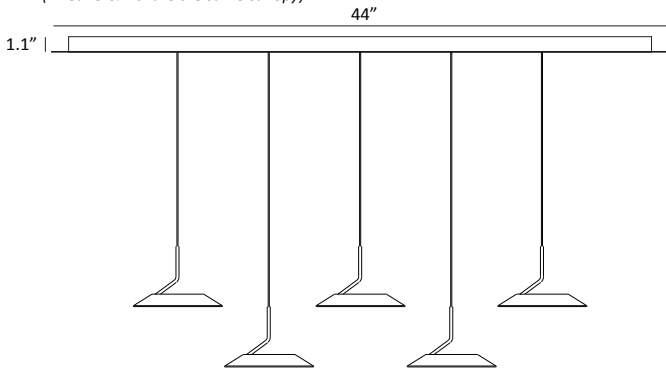

Lumens: 600 per head
Energy Consumption: 11 W per head
Rated Lifespan: 50,000 hours
Color Temperature: Soft Warm (3,000 K)
Color Rendering Index (CRI) : 90
Brightness Adjustability: Compatible with ELV wall dimmers
Material: Aluminum, plastic
USB port: Built-in, 1A (Royyo Desk only)
Safety Rating: C-UL-US Certified
Warranty: 5 years (1 year for hardwire driver in Royyo Pendant)
Voltage: 120V
Standard Finishes: Matte Black, Matte White, Silver, Chrome

1. RYP- - SW -
2. S1 = Single
   - L3 = Linear 3
   - L5 = Linear 5
   - L7 = Linear 7
   - C3 = Circular 3
   - C6 = Circular 6
   - C13 = Circular 13
   - C19 = Circular 19
3. MTB = Matte Black
   - SIL = Silver
   - MWG = Matte White with Gold
   - CRM = Chrome

Royyo Pendant Linear 5
(Linear 3 & 7 share the same canopy)