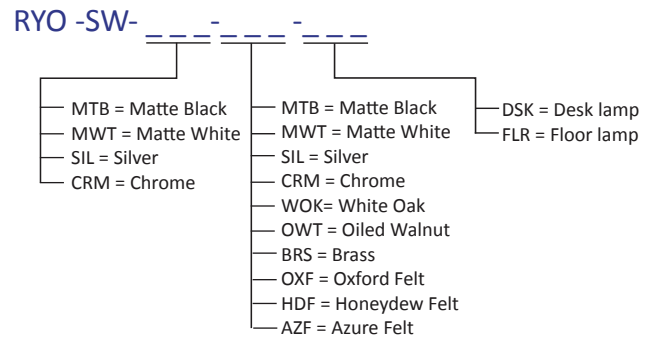

# Royyo

Designers  
Kenneth Ng, Edmund Ng

Red Dot Design Award 2018  
Spark Award 2018

Desk

Floor

Royyo adds an elegant flair to any space with its minimal wiring and pleasingly modern design. Its unique silhouette houses complex inner technology for a marriage of form and functionality. Interchangeable base plate options –available in ten metallic, matte, wood veneer or felt finishes–allow users to customize the lamp bases at ease. Royyo Desk Lamp's embedded USB port allows users to charge any USB-compatible device. Achieve unity in design by featuring both desk and floor lamps in your home.

	Royyo Floor	Royyo Desk
Lumens:	780	780
Footcandles:	153	153
Lux:	1646	1646
Energy Consumption:	11 W	11 W
Rated Lifespan:	50,000 hours	
Color Temperature:	Soft Warm (3,000 K)	
Color Rendering Index (CRI) :	90	
Brightness Adjustability:	Continuous dimming	
Material:	Aluminum, plastic	
USB port:	Built-in, 1A (Royyo Desk only)	
Safety Rating:	C-UL-US Certified	
Warranty:	5 years (1 year for hardwire driver in Royyo Pendant)	
Voltage:	120V	
Standard Finishes (body):	Matte Black, Matte White, Silver, Chrome	
Standard Finishes (desk/floor base plates):	Matte Black, Matte White, Silver, Chrome, White Oak, Oiled Walnut, Brass, Oxford Felt, Honeydew Felt, Azure Felt	