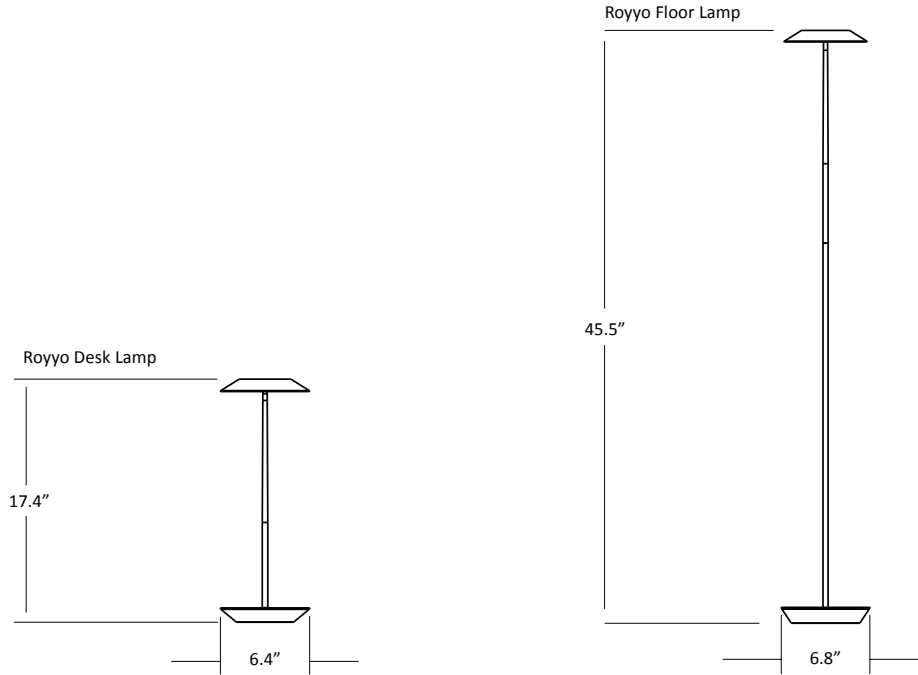

# Royyo

Designers  
Kenneth Ng, Edmund Ng

Red Dot Design Award 2018  
Spark Award 2018

Desk

Floor

Royyo adds an elegant flair to any space with its minimal wiring and pleasingly modern design. Its unique silhouette houses complex inner technology for a marriage of form and functionality. Interchangeable base plate options –available in ten metallic, matte, wood veneer or felt finishes–allow users to customize the lamp bases at ease. Royyo Desk Lamp's embedded USB port allows users to charge any USB-compatible device. Achieve unity in design by featuring both desk and floor lamps in your home.

	Royyo Floor	Royyo Desk
Lumens:	780	780
Footcandles:	153	153
Lux:	1646	1646
Energy Consumption:	11 W	11 W
Rated Lifespan:	50,000 hours	
Color Temperature:	Soft Warm (3,000 K)	
Color Rendering Index (CRI) :	90	
Brightness Adjustability:	Continuous dimming	
Material:	Aluminum, plastic	
USB port:	Built-in, 1A (Royyo Desk only)	
Safety Rating:	C-UL-US Certified	
Warranty:	5 years (1 year for hardwire driver in Royyo Pendant)	
Voltage:	120V	
Standard Finishes (body):	Matte Black, Matte White, Silver, Chrome	
Standard Finishes (desk/floor base plates):	Matte Black, Matte White, Silver, Chrome, White Oak, Oiled Walnut, Brass, Oxford Felt, Honeydew Felt, Azure Felt	

Photometrics for desk/floor lamps: Light source placed 15" away from work surface