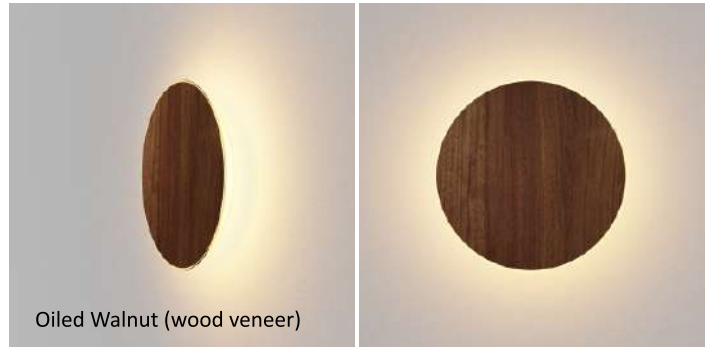

Enrich the Walls with Light

Designers
Kenneth Ng, Edmund Ng

Ramen wall sconce

Ramen is a playful circular sconce suitable for indoor or outdoor use. At either 9" or 12" in diameter, the magnetically-attached face plates are interchangeable. Users can easily customize to complement the surrounding decor, or just for the sake of an aesthetic change. A special paintable plate opens up even more opportunities for designers. Ramen's bowl-shaped body emits 360° of beautifully diffused light.

Wet-rated, Ramen is suitable for indoor or outdoor use.

Choose from eight standard finishes including felt fabric, wood veneer and metal, all available in 9" and 12" diameters.

Create your own custom finish with a paintable plate. This option opens up endless opportunities: exactly match Ramen with your wall color; choose a complementary color; or let your creativity shine by painting a pattern, portrait, seasonal design, and so on. Since a magnet is all that's needed to change out the plate, you can easily make aesthetic changes throughout the year.

Lumens:	1500
Energy Consumption:	17.5 W
Rated Lifespan:	50,000 hours
Color Temperature:	Soft Warm (3,000 K)
Color Rendering Index (CRI) :	90
Brightness Adjustability:	Compatible with ELV wall dimmers
Material:	Aluminum, plastic
Safety Rating:	C-UL-US Certified
Warranty:	5 years (1 year for hardwire driver)
Voltage:	120V
Standard Plate Finishes:	Brass, Chrome, Matte White, Matte Black, Oiled Walnut, Charcoal Felt (100% wool), White Oak, Brushed Nickel, Paintable (white)