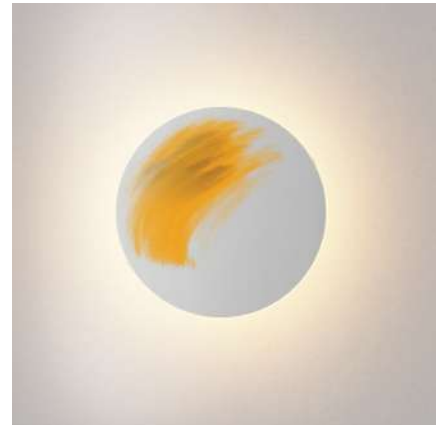

Enrich the Walls with Light

Designers
Kenneth Ng, Edmund Ng

Ramen wall sconce

Ramen is a playful circular sconce suitable for indoor or outdoor use. At either 9" or 12" in diameter, the magnetically-attached face plates are interchangeable. Users can easily customize to complement the surrounding decor, or just for the sake of an aesthetic change. A special paintable plate opens up even more opportunities for designers. Ramen's bowl-shaped body emits 360° of beautifully diffused light.

Wet-rated, Ramen is suitable for indoor or outdoor use.

Choose from eight standard finishes including felt fabric, wood veneer and metal, all available in 9" and 12" diameters.

Create your own custom finish with a paintable plate. This option opens up endless opportunities: exactly match Ramen with your wall color; choose a complementary color; or let your creativity shine by painting a pattern, portrait, seasonal design, and so on. Since a magnet is all that's needed to change out the plate, you can easily make aesthetic changes throughout the year.