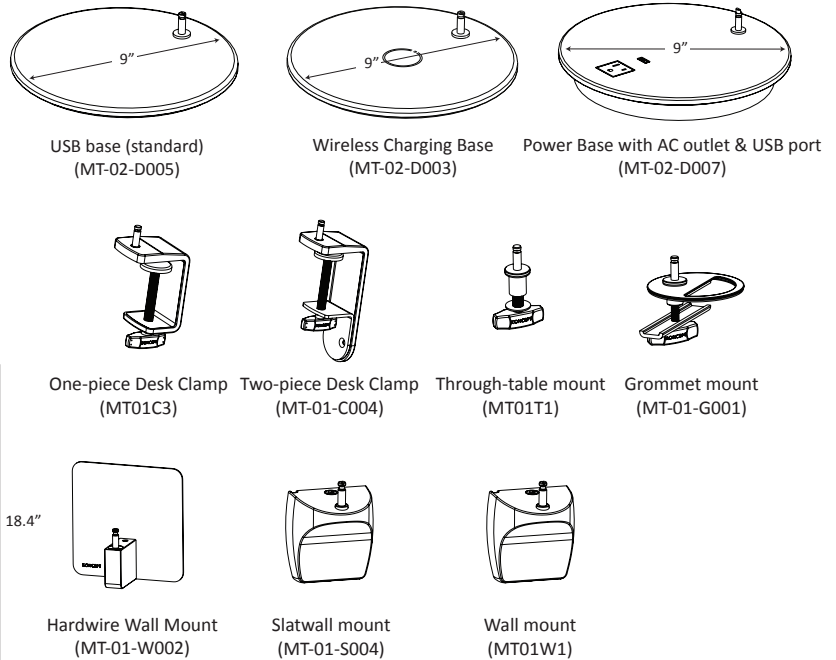

Desk Lamp Mounting Options*

*Limited finishes available on mounting options

LEED Information

Integrative Process

To support high-performance, cost-effective project outcomes through an early analysis of the interrelationships among systems. Konzept's LED desktop and task lighting provides finer control over lighting levels in occupied spaces. With personal lighting in place, elimination or downsizing of building lighting systems is possible.

Interior Lighting

To promote occupants' productivity, comfort and well-being by providing high-quality lighting. Konzept's portable task lighting products provide more than three lighting levels that occupants can easily adjust to suit their needs. Furthermore, all Konzept lighting products use high quality LED light sources with CRI over 80 and L70 rated lifespan over 50,000 hours. Desktop and task personal lighting also provide the opportunity to reduce overhead lighting.