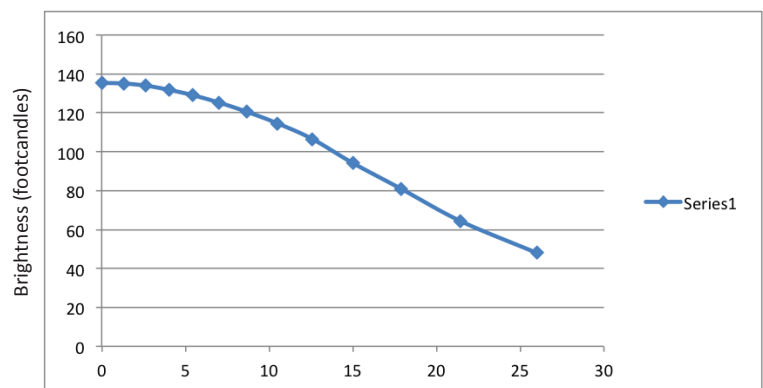

Photometrics: Light source placed 15" away from surface

Distance from center (inches)