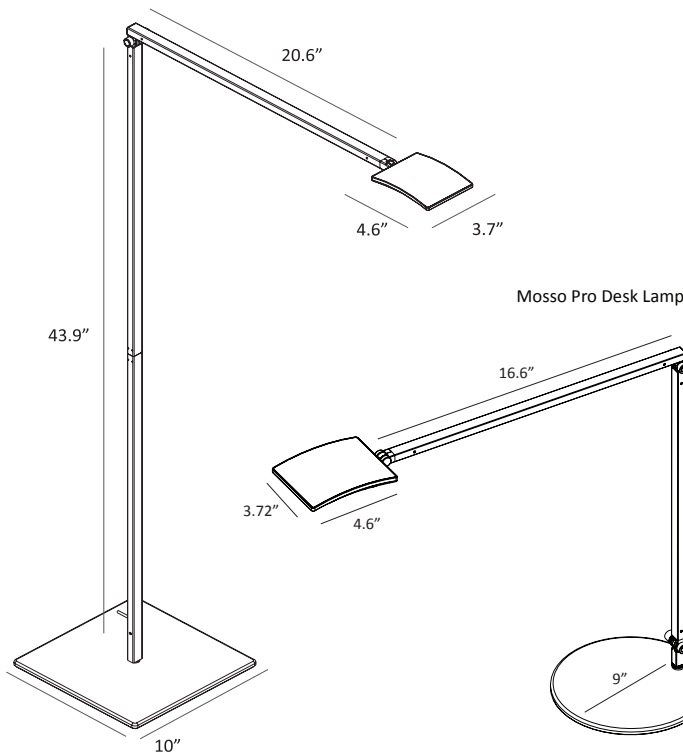

Lumens: 540
Footcandles: 103
Lux: 1108
Energy Consumption: 5.5 W
Rated Lifespan: 50,000 hours
Color Temperature: Variable from 2,700 to 5,000 K
Color Rendering Index (CRI) : 90
Brightness Adjustability: Continuous dimming
Material: Aluminum, plastic
USB port: Built-in (on Mosso Pro Floor and Mosso Pro Desk with standard base), 1A
Occupancy Sensor: Built-in
Safety Rating: C-UL-US Certified
Warranty: 5 years
Voltage: 100-240 V
Standard Finishes: Metallic Black, Silver, White

1. AR2001-
2. MBK = Metallic Black
   - SIL = Silver
   - WHT = White
3. USB = USB Desk Base
   - QCB = Wireless Charging Base
   - PWD = Power Base
   - CLP = One-piece Desk Clamp
   - 2CL = Two-piece Desk Clamp
   - THR = Through-table Mount
   - HWS = Hardwire Wall Mount
   - SLT = Slatwall Mount
   - WAL = Wall Mount
   - GRM = Grommet Mount
   - FLR = Floor Lamp

Mosso Pro Floor Lamp