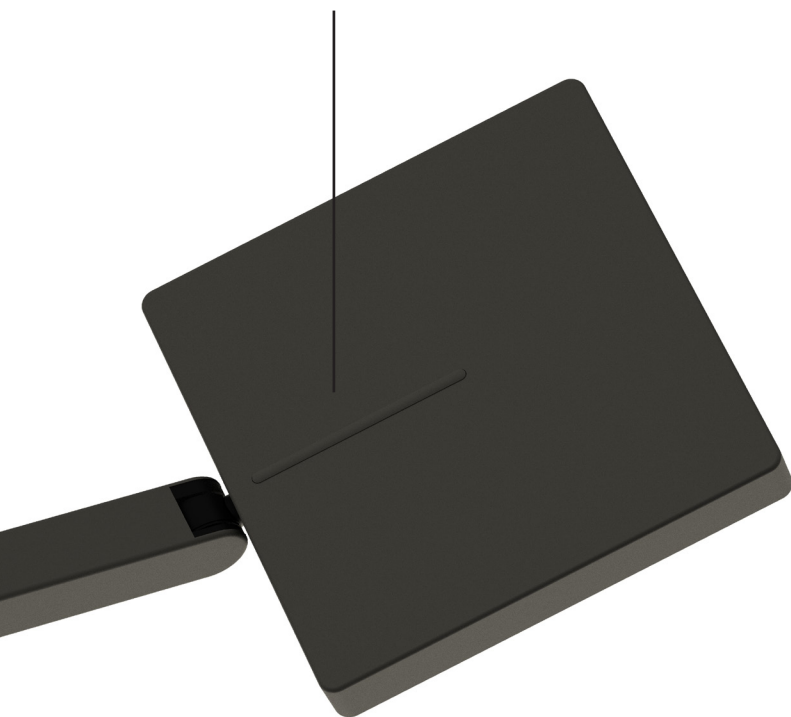

# Focaccia solo desk lamp

Designers  
Kenneth Ng, Edmund Ng

Best of NeoCon GOLD 2022

The Focaccia Solo Lamp is a compact version of the Focaccia Desk. It still comes standard with a slim and flexible body that can be bent at the joints, and swiveled at the base, but instead features one arm to fit into those smaller areas. The diffused square spotlight head is able to adjust light color from 2700 K (warm) to 5000 K (white), and brightness level with a touch strip on the top. Additionally, the Solo model includes an occupancy sensor, and a USB-C charging port for charging devices. This contemporary lamp is functional, stylish, and compact.

The Focaccia Solo Lamp was designed to encompass a minimal footprint. Konzept designers amplified this idea by ensuring that the lamp is compatible with a variety of Konzept's mounting options. When users incorporate desk clamps, grommet mounts and hardwire wall mounts, they automatically create more desk space. The lamp's power cord is barely visible with these mounts. The Qi base provides quick and easy charging for compatible phones. Users can simply place their phone on the base, and the device will automatically begin charging.

Wireless Charging Qi Base

Two-piece clamp

Grommet mount

Slatwall mount

Wall mount

Through-table mount

Touch strip to adjust brightness

Occupancy sensor & light color changing button

USB-C charging port

The optional wireless charging base is powered by the USB-C port on the Focaccia body.