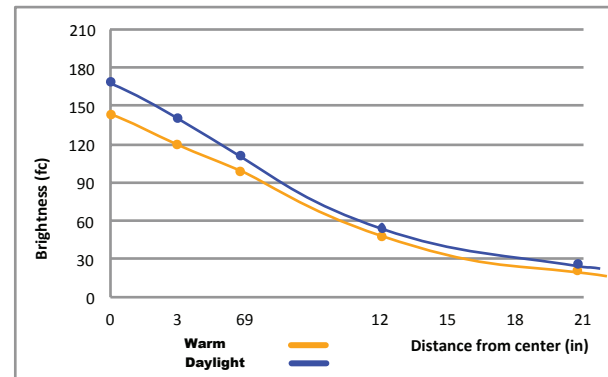

# Technical Information

	<b>Focaccia Solo</b>
Occupancy Sensor:	Built-in
USB-C port:	Built-in
Color Temperature:	2,700K - 5000K
Lumens:	460
Energy Consumption:	7 W
Standard Finishes:	Matte Black, Silver, Matte Fire Red
L-90 Rated Lifespan:	60,000 hours
Color Rendering Index:	90+
Brightness Adjustability:	Continuous dimming (touchstrip)
Material:	Aluminum, plastic
Safety Rating:	C-UL-US Certified
Warranty:	5 years
Voltage:	100-240V

## Focaccia Solo

FCD - 1 - - - - -

## Dimensions

Photometrics: Light source placed 15" away from work surface