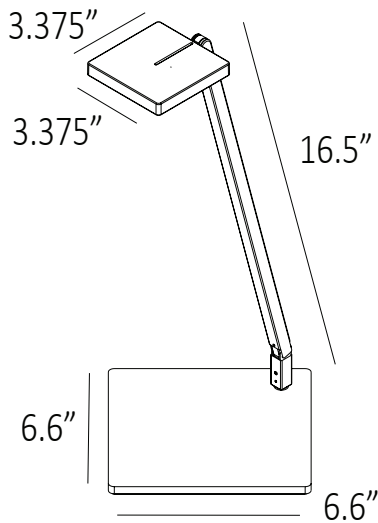

USB-C charging port

The optional wireless charging base is powered by the USB-C port on the Focaccia body.

## Dimensions

Photometrics: Light source placed 15" away from work surface