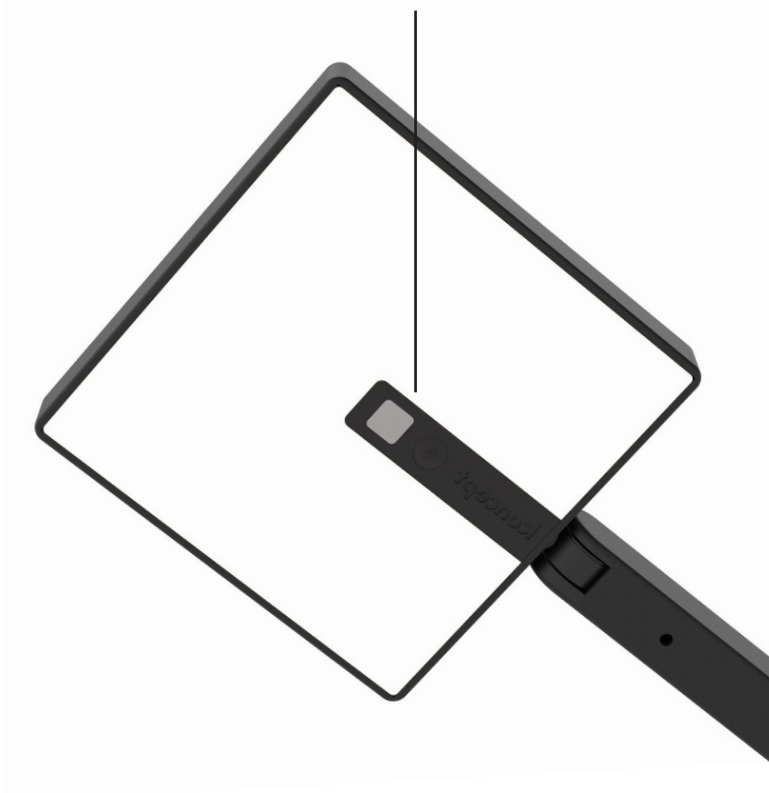

# Focaccia solo desk lamp

Designers  
Kenneth Ng, Edmund Ng

Best of NeoCon GOLD 2022

The Focaccia Solo Lamp is a compact version of the Focaccia Desk. It still comes standard with a slim and flexible body that can be bent at the joints, and swiveled at the base, but instead features one arm to fit into those smaller areas. The diffused square spotlight head is able to adjust light color from 2700 K (warm) to 5000 K (white), and brightness level with a touch strip on the top. Additionally, the Solo model includes an occupancy sensor, and a USB-C charging port for charging devices. This contemporary lamp is functional, stylish, and compact.

The Focaccia Solo Lamp was designed to encompass a minimal footprint. Konzept designers amplified this idea by ensuring that the lamp is compatible with a variety of Konzept's mounting options. When users incorporate desk clamps, grommet mounts and hardwire wall mounts, they automatically create more desk space. The lamp's power cord is barely visible with these mounts. The Qi base provides quick and easy charging for compatible phones. Users can simply place their phone on the base, and the device will automatically begin charging.

Wireless Charging Qi Base

Two-piece clamp

Grommet mount

Slatwall mount

Wall mount

Through-table mount

Touch strip to adjust brightness

Occupancy sensor & light color changing button

USB-C charging port

The optional wireless charging base is powered by the USB-C port on the Focaccia body.