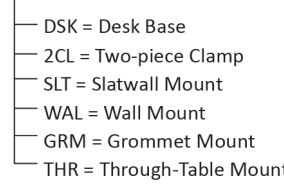

Technical Information

	Focaccia Solo
Occupancy Sensor:	Built-in
USB-C port:	Built-in
Color Temperature:	2,700K - 5000K
Lumens:	460
Energy Consumption:	7 W
Standard Finishes:	Matte Black, Silver, Matte Fire Red
L-90 Rated Lifespan:	60,000 hours
Color Rendering Index:	90+
Brightness Adjustability:	Continuous dimming (touchstrip)
Material:	Aluminum, plastic
Safety Rating:	C-UL-US Certified
Warranty:	5 years
Voltage:	100-240V

Focaccia Solo

FCD - 1 - - - - -