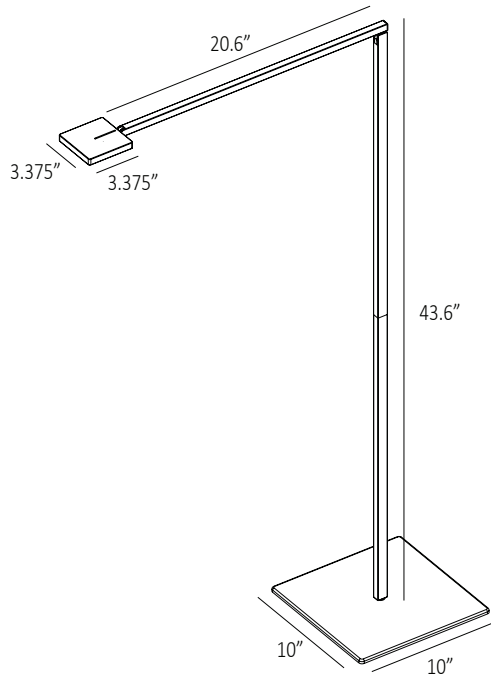

Floor

Contemporary Spotlight

Focaccia floor lamp

Designers
Kenneth Ng, Edmund Ng

Best of NeoCon GOLD 2022

The Focaccia Floor Lamp is a long, slim and flexible spotlight that can be bent at the joints, and swiveled at the base, making it a great choice for your contemporary area. The diffused square spotlight head is able to adjust light color from 2700 K (warm) to 5000 K (white), and brightness level with a touch strip on the top. Additionally, the Floor model includes an occupancy sensor, and a USB-C charging port for charging devices.

Touch strip to adjust brightness

Occupancy sensor & light color changing button

USB-C charging port

Technical Information

	Focaccia Floor
Occupancy Sensor:	Built-in
USB-C port:	Built-in
Color Temperature:	2,700K - 5000K
Lumens:	460
Energy Consumption:	7 W
Standard Finishes:	Matte Black, Silver, Matte Fire Red
L-90 Rated Lifespan:	60,000 hours
Color Rendering Index:	90+
Brightness Adjustability:	Continuous dimming (touchstrip)
Material:	Aluminum, plastic
Safety Rating:	C-UL-US Certified
Warranty:	5 years
Voltage:	100-240V

Focaccia Floor

FCF

FCF = Focaccia Floor

MTB = Matte Black

SIL = Silver

MFR = Matte Fire Red

Dimensions

Photometrics: Light source placed 15" away from work surface