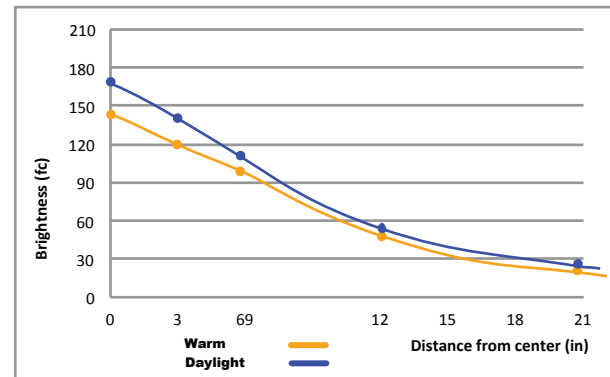

Touch strip to adjust brightness

Occupancy sensor & light color changing button

USB-C charging port

Technical Information

	Focaccia Floor
Occupancy Sensor:	Built-in
USB-C port:	Built-in
Color Temperature:	2,700K - 5000K
Lumens:	460
Energy Consumption:	7 W
Standard Finishes:	Matte Black, Silver, Matte Fire Red
L-90 Rated Lifespan:	60,000 hours
Color Rendering Index:	90+
Brightness Adjustability:	Continuous dimming (touchstrip)
Material:	Aluminum, plastic
Safety Rating:	C-UL-US Certified
Warranty:	5 years
Voltage:	100-240V

Focaccia Floor

FCF

FCF = Focaccia Floor

MTB = Matte Black

SIL = Silver

MFR = Matte Fire Red

Dimensions

Photometrics: Light source placed 15" away from work surface