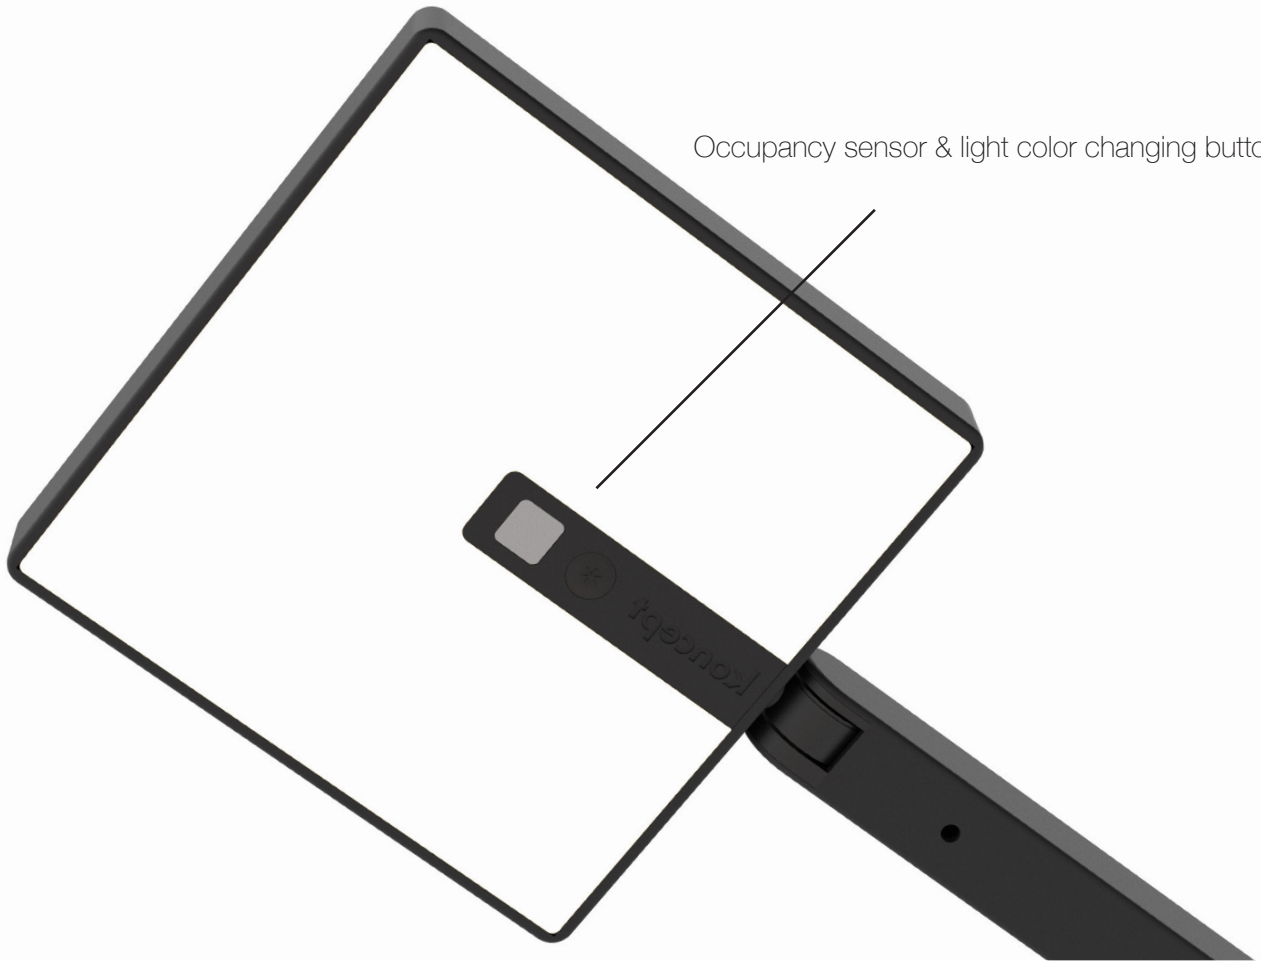

Floor

Contemporary Spotlight

Focaccia floor lamp

Designers
Kenneth Ng, Edmund Ng

Best of NeoCon GOLD 2022

The Focaccia Floor Lamp is a long, slim and flexible spotlight that can be bent at the joints, and swiveled at the base, making it a great choice for your contemporary area. The diffused square spotlight head is able to adjust light color from 2700 K (warm) to 5000 K (white), and brightness level with a touch strip on the top. Additionally, the Floor model includes an occupancy sensor, and a USB-C charging port for charging devices.

Touch strip to adjust brightness

Occupancy sensor & light color changing button

USB-C charging port

Technical Information

	Focaccia Floor
Occupancy Sensor:	Built-in
USB-C port:	Built-in
Color Temperature:	2,700K - 5000K
Lumens:	460
Energy Consumption:	7 W
Standard Finishes:	Matte Black, Silver, Matte Fire Red
L-90 Rated Lifespan:	60,000 hours
Color Rendering Index:	90+
Brightness Adjustability:	Continuous dimming (touchstrip)
Material:	Aluminum, plastic
Safety Rating:	C-UL-US Certified
Warranty:	5 years
Voltage:	100-240V

Focaccia Floor

FCF

FCF = Focaccia Floor

MTB = Matte Black

SIL = Silver

MFR = Matte Fire Red

Dimensions

Photometrics: Light source placed 15" away from work surface

LEED Information

Integrative Process

To support high-performance, cost-effective project outcomes through an early analysis of the interrelationships among systems.

Koncept's LED desktop and task lighting provides finer control over lighting levels in occupied spaces. With personal lighting in place, elimination or downsizing of building lighting systems is possible.