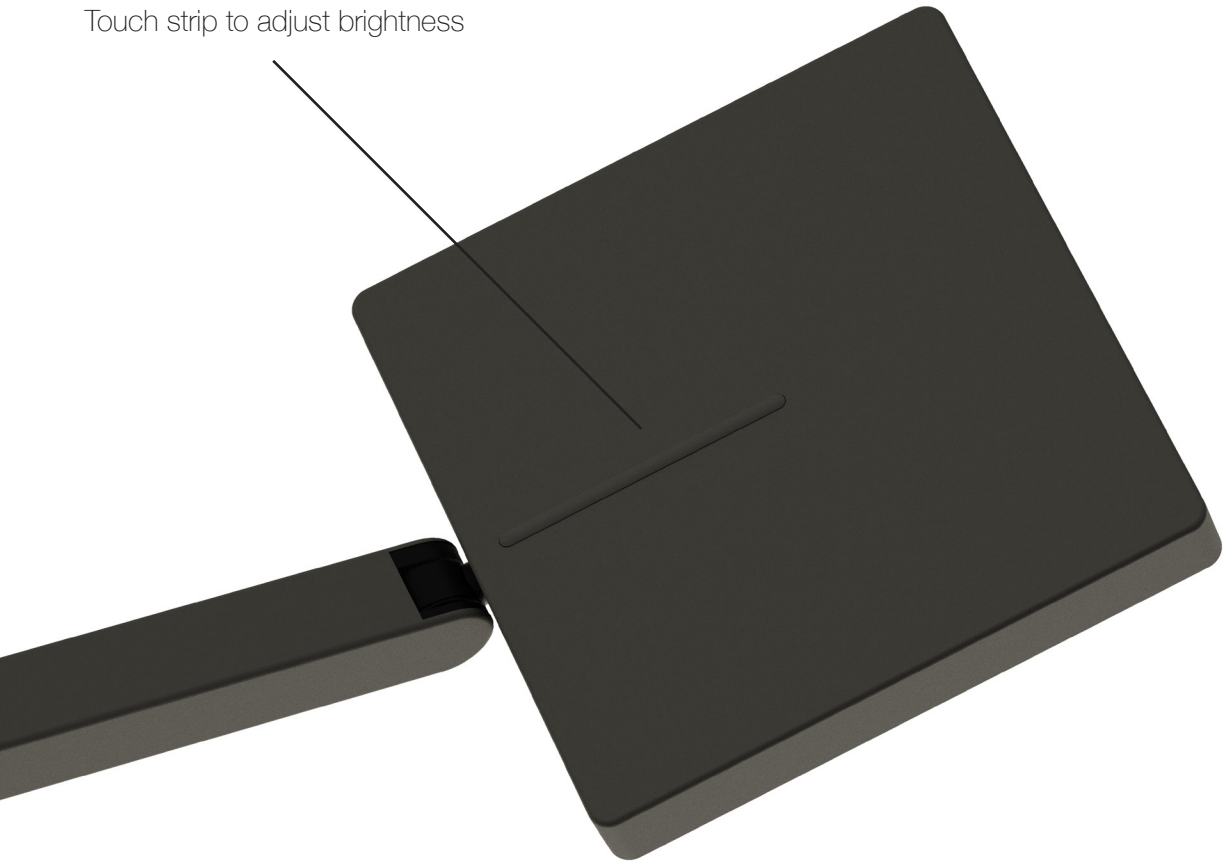

Floor

Contemporary Spotlight

Focaccia floor lamp

Designers
Kenneth Ng, Edmund Ng

Best of NeoCon GOLD 2022

The Focaccia Floor Lamp is a long, slim and flexible spotlight that can be bent at the joints, and swiveled at the base, making it a great choice for your contemporary area. The diffused square spotlight head is able to adjust light color from 2700 K (warm) to 5000 K (white), and brightness level with a touch strip on the top. Additionally, the Floor model includes an occupancy sensor, and a USB-C charging port for charging devices.

Touch strip to adjust brightness

Occupancy sensor & light color changing button

USB-C charging port

Technical Information

	Focaccia Floor
Occupancy Sensor:	Built-in
USB-C port:	Built-in
Color Temperature:	2,700K - 5000K
Lumens:	460
Energy Consumption:	7 W
Standard Finishes:	Matte Black, Silver, Matte Fire Red
L-90 Rated Lifespan:	60,000 hours
Color Rendering Index:	90+
Brightness Adjustability:	Continuous dimming (touchstrip)
Material:	Aluminum, plastic
Safety Rating:	C-UL-US Certified
Warranty:	5 years
Voltage:	100-240V

Focaccia Floor

FCF

FCF = Focaccia Floor

MTB = Matte Black

SIL = Silver

MFR = Matte Fire Red

Dimensions

Photometrics: Light source placed 15" away from work surface

LEED Information

Integrative Process

To support high-performance, cost-effective project outcomes through an early analysis of the interrelationships among systems.

Koncept's LED desktop and task lighting provides finer control over lighting levels in occupied spaces. With personal lighting in place, elimination or downsizing of building lighting systems is possible.