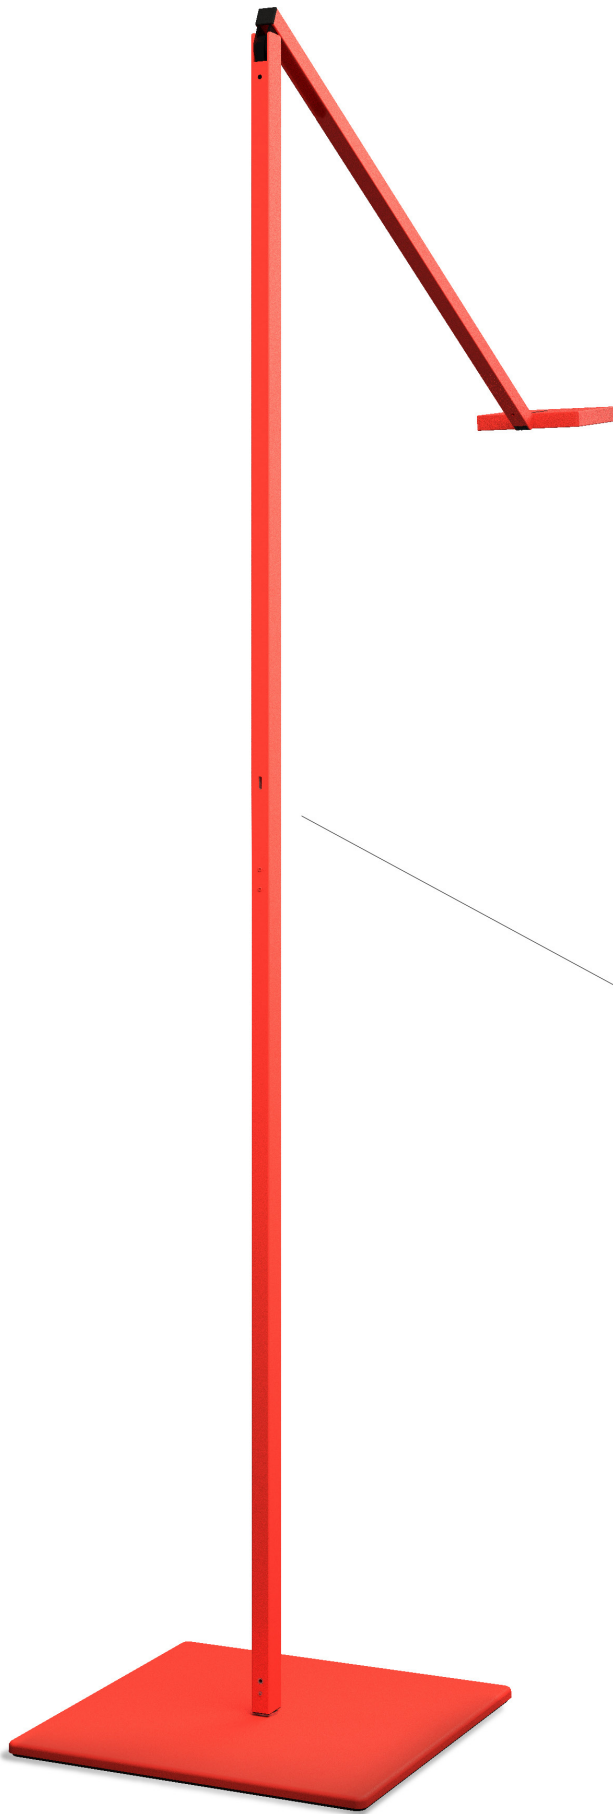

Floor

Contemporary Spotlight

Focaccia floor lamp

Designers
Kenneth Ng, Edmund Ng

Best of NeoCon GOLD 2022

The Focaccia Floor Lamp is a long, slim and flexible spotlight that can be bent at the joints, and swiveled at the base, making it a great choice for your contemporary area. The diffused square spotlight head is able to adjust light color from 2700 K (warm) to 5000 K (white), and brightness level with a touch strip on the top. Additionally, the Floor model includes an occupancy sensor, and a USB-C charging port for charging devices.

Touch strip to adjust brightness

Occupancy sensor & light color changing button

USB-C charging port

Technical Information

	Focaccia Floor
Occupancy Sensor:	Built-in
USB-C port:	Built-in
Color Temperature:	2,700K - 5000K
Lumens:	460
Energy Consumption:	7 W
Standard Finishes:	Matte Black, Silver, Matte Fire Red
L-90 Rated Lifespan:	60,000 hours
Color Rendering Index:	90+
Brightness Adjustability:	Continuous dimming (touchstrip)
Material:	Aluminum, plastic
Safety Rating:	C-UL-US Certified
Warranty:	5 years
Voltage:	100-240V

Focaccia Floor

FCF

FCF = Focaccia Floor

MTB = Matte Black

SIL = Silver

MFR = Matte Fire Red

Dimensions

Photometrics: Light source placed 15" away from work surface