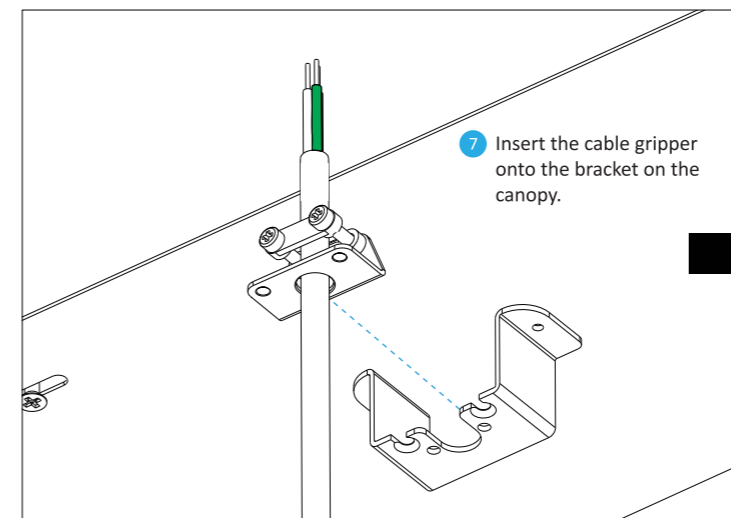

2 Secure the canopy to the junction box with the provided screws, make sure the canopy is centered to the junction box and fully covering the junction box.

3 Secure the canopy to the ceiling with the provided screws.

4 Secure the canopy to the ceiling with the provided screws, install the screw through the mounting holes on the safety cable.

Combi pendant

Assembly Instructions Suspension mount (with Linear canopy)

5 Feed the cable through the knob, then feed the cable through the canopy cover. Lastly, feed the cable through the cable gripper.

6 Tighten the two screws on the cable gripper to secure the cable, using a screw driver.

7 Insert the cable gripper onto the bracket on the canopy.

Combi pendant

Assembly Instructions Suspension mount (with Linear canopy)

Combi pendant

Assembly Instructions Suspension mount (with Linear canopy)

Combi pendant

Assembly Instructions Flush mount (with Linear canopy)

Risk of shock. An electric shock could cause serious injury or death. Make sure your circuit breaker is OFF before installation. This lamp must be installed by a qualified electrician.