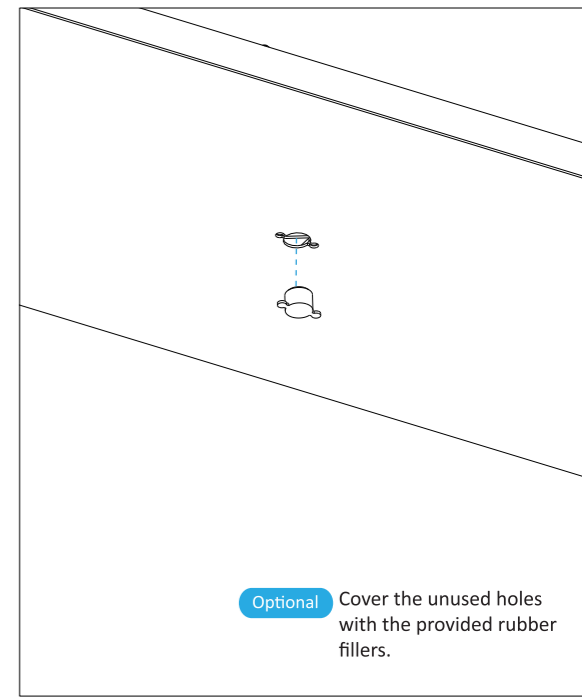

2 Secure the canopy to the junction box with the provided screws, make sure the canopy is centered to the junction box and fully covering the junction box.

3 Secure the canopy to the ceiling with the provided screws.

4 Secure the canopy to the ceiling with the provided screws, install the screw through the mounting holes on the safety cable.

Combi pendant

Assembly Instructions Suspension mount (with Linear canopy)

5 Feed the cable through the knob, then feed the cable through the canopy cover. Lastly, feed the cable through the cable gripper.

6 Tighten the two screws on the cable gripper to secure the cable, using a screw driver.

7 Insert the cable gripper onto the bracket on the canopy.

Combi pendant

Assembly Instructions Suspension mount (with Linear canopy)

Combi pendant

Assembly Instructions Suspension mount (with Linear canopy)

Combi pendant

Assembly Instructions Flush mount (with Linear canopy)

Risk of shock. An electric shock could cause serious injury or death. Make sure your circuit breaker is OFF before installation. This lamp must be installed by a qualified electrician.