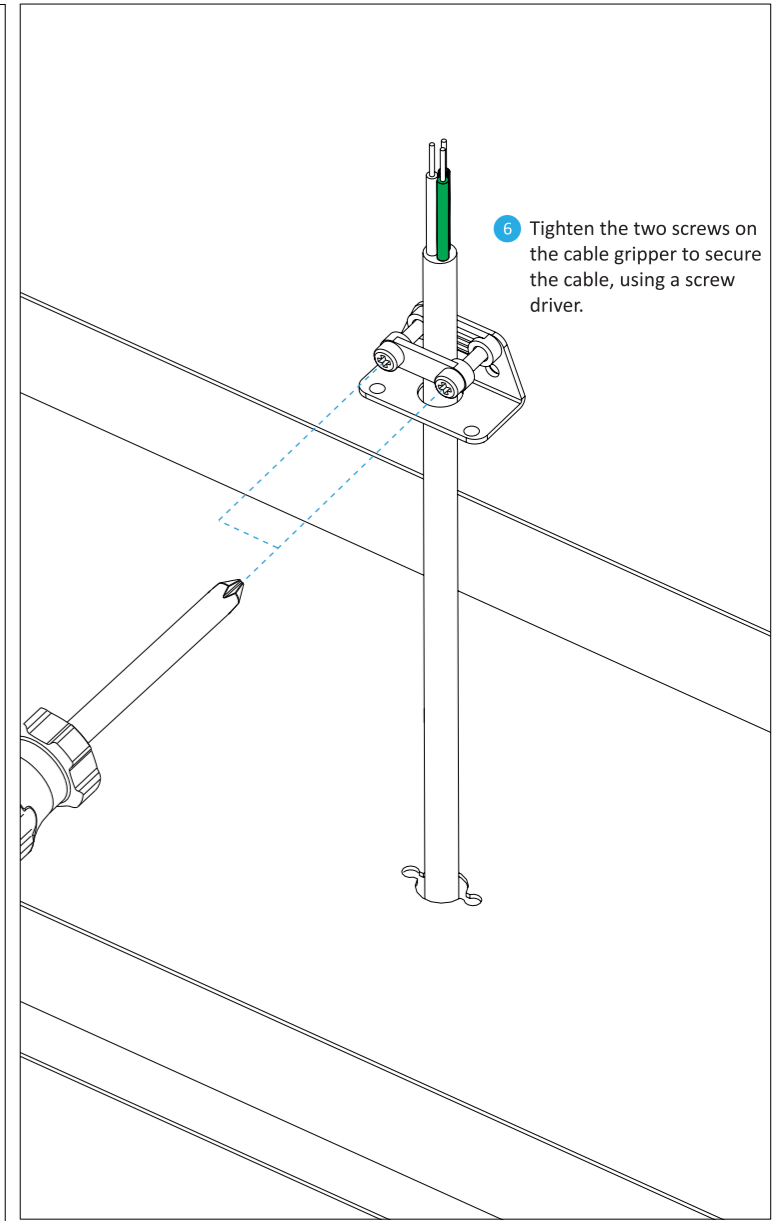

Combi pendant

Assembly Instructions Suspension mount (with Linear canopy)

Risk of shock. An electric shock could cause serious injury or death. Make sure your circuit breaker is OFF before installation. This lamp must be installed by a qualified electrician.

2 Secure the canopy to the junction box with the provided screws, make sure the canopy is centered to the junction box and fully covering the junction box.

3 Secure the canopy to the ceiling with the provided screws.

4 Secure the canopy to the ceiling with the provided screws, install the screw through the mounting holes on the safety cable.

Combi pendant

Assembly Instructions Suspension mount (with Linear canopy)

5 Feed the cable through the knob, then feed the cable through the canopy cover. Lastly, feed the cable through the cable gripper.

6 Tighten the two screws on the cable gripper to secure the cable, using a screw driver.

7 Insert the cable gripper onto the bracket on the canopy.

Combi pendant

Assembly Instructions Suspension mount (with Linear canopy)