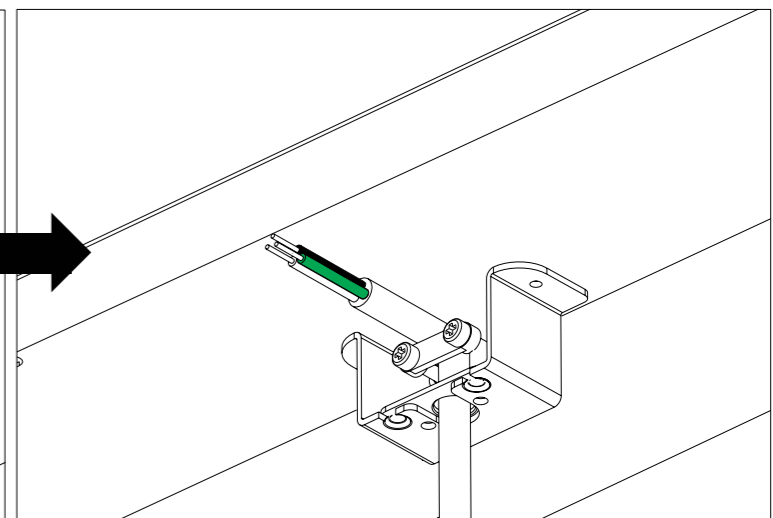

2 Secure the canopy to the junction box with the provided screws, make sure the canopy is centered to the junction box and fully covering the junction box.

3 Secure the canopy to the ceiling with the provided screws.

4 Secure the canopy to the ceiling with the provided screws, install the screw through the mounting holes on the safety cable.

Combi pendant

Assembly Instructions Suspension mount (with Linear canopy)

5 Feed the cable through the knob, then feed the cable through the canopy cover. Lastly, feed the cable through the cable gripper.

6 Tighten the two screws on the cable gripper to secure the cable, using a screw driver.

7 Insert the cable gripper onto the bracket on the canopy.

Combi pendant

Assembly Instructions Suspension mount (with Linear canopy)