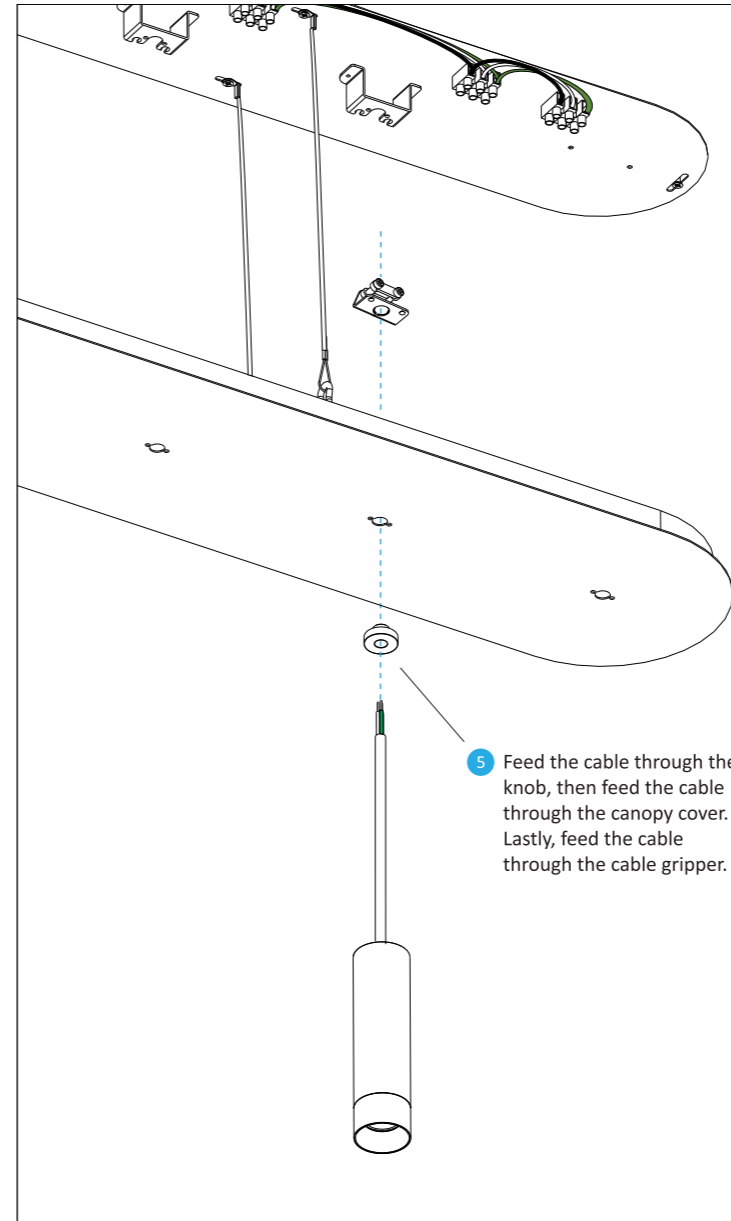

1 The canopy comes with 5 unconnected wire leads – Live (Black), Neutral (White) and 3 x Ground (Green). Using the provided wire nuts, connect Live (Black) cable to the Live wire from the mains source, and White (Neutral) to the Neutral wire from the mains source, and Ground (Green) to the ground.

2 Secure the canopy to the junction box with the provided screws, make sure the canopy is centered to the junction box and fully covering the junction box.

3 Secure the canopy to the ceiling with the provided screws.

4 Secure the canopy to the ceiling with the provided screws, install the screw through the mounting holes on the safety cable.

Combi pendant

Assembly Instructions Suspension mount (with Linear canopy)

5 Feed the cable through the knob, then feed the cable through the canopy cover. Lastly, feed the cable through the cable gripper.

6 Tighten the two screws on the cable gripper to secure the cable, using a screw driver.

7 Insert the cable gripper onto the bracket on the canopy.

Combi pendant

Assembly Instructions Suspension mount (with Linear canopy)