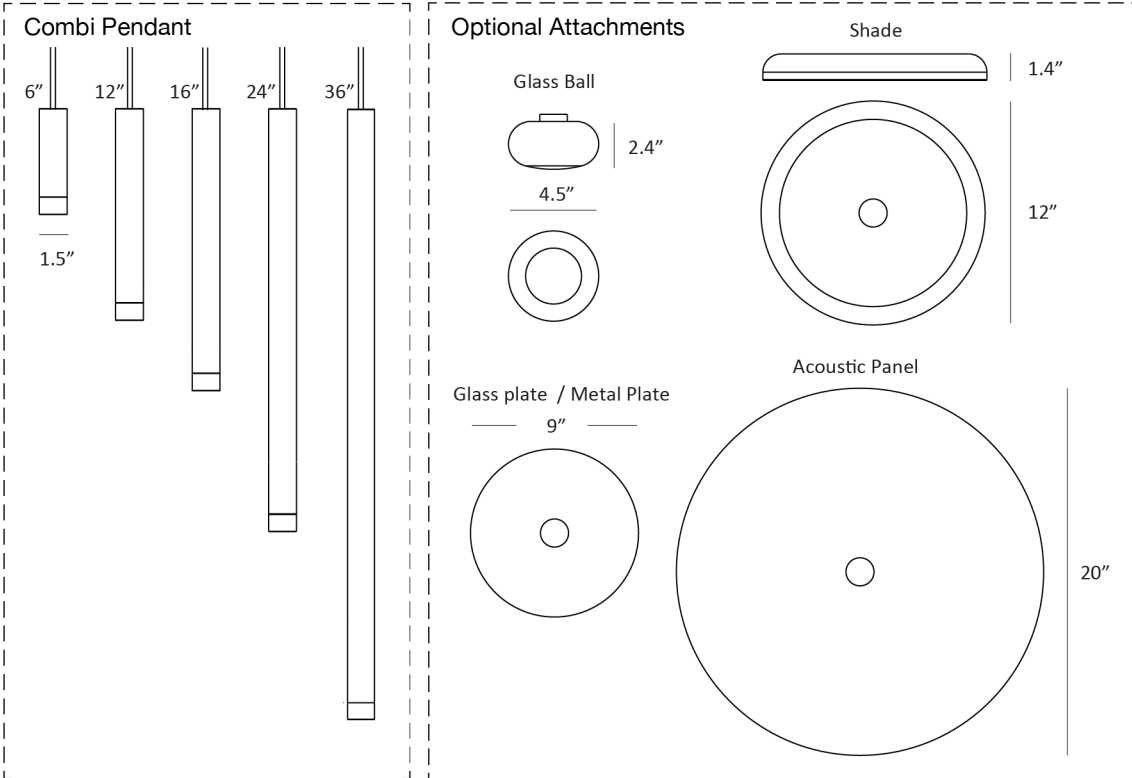

### P4 - CMP - PLT - - - - 9

9" Decorative Aluminum Plate

- BRS = Brass
- PTB = Matte White, Paintable

### P4 - CMP - SHD - - - -

12" Shade

- MBB = Matte Black / Brass
- MWT = Matte White

## Dimensions