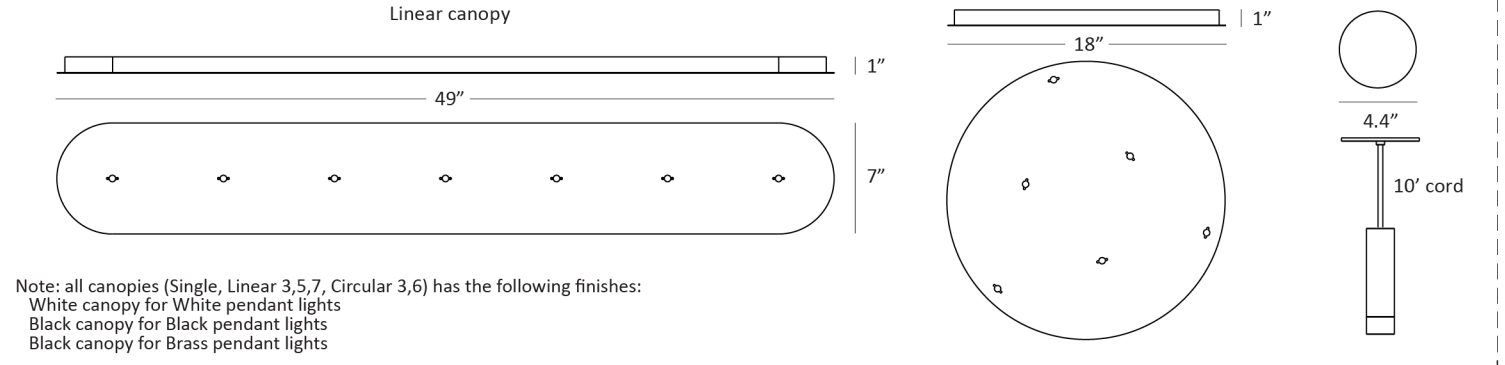

Canopies

LEED Information

Interior Lighting

To promote occupants' productivity, comfort and well-being by providing high-quality lighting.

Koncept's portable task lighting products provide more than three lighting levels that occupants can easily adjust to suit their needs. Furthermore, all Koncept lighting products use high quality LED light sources with CRI over 80 and L70 rated lifespan over 50,000 hours. Desktop and task personal lighting also provide the opportunity to reduce overhead lighting.

Integrative Process

To support high-performance, cost-effective project outcomes through an early analysis of the interrelationships among systems.

Koncept's LED desktop and task lighting provides finer control over lighting levels in occupied spaces. With personal lighting in place, elimination or downsizing of building lighting systems is possible.