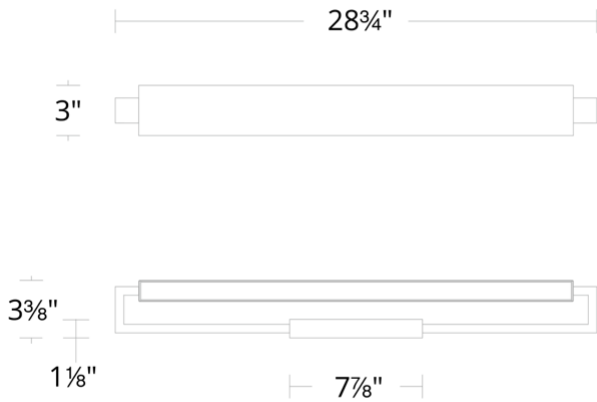

REPLACEMENT PARTS

HDW-SY21-WA - Hardware Pack

WS-28129

Model & Size	Color Temp	Finish	LED Watts	LED Lumens	Delivered Lumens
WS-28129 29"	2700K/3000K/3500K	BK/BN Pebbled Black/Brushed Nickel	32.4W	983	642
	2700K/3000K/3500K	BW/AB Warm Brown/Aged Brass	32.4W	983	642

Example: **WS-28129-BW/AB**

For custom requests please contact customs@modernforms.com