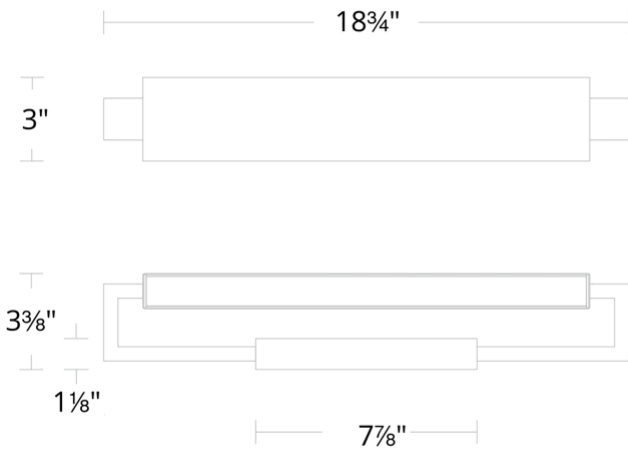

REPLACEMENT PARTS

HDW-SY21-WA - Hardware Pack

WS-28119

Model & Size	Color Temp	Finish	LED Watts	LED Lumens	Delivered Lumens
WS-28119 19"	2700K/3000K/3500K	BK/BN Pebbled Black/Brushed Nickel	20.6W	620	421
	2700K/3000K/3500K	BW/AB Warm Brown/Aged Brass	20.6W	620	421

Example: **WS-28119-BW/AB**

For custom requests please contact customs@modernforms.com