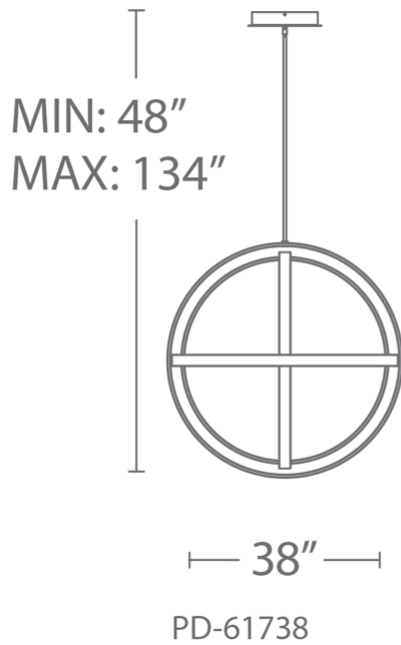

Project:

Location:

Fixture Type:

Catalog Number:

AVAILABLE FINISHES:

Kinetic

PD-61738

PRODUCT DESCRIPTION

Whether you think of gyroscopes, the atomic structure or da Vinci's "L'Uomo Vitruviano," Kinetic has deep roots in science, exemplified by brilliant edge-lit LED panels that broadcast 360-degrees of seamless, even light. Even better, those rings are adjustable for a personalized look. New and noteworthy here is the smaller 28" size and a matte black finish—but you can still get the 38" and the original titanium too.

FEATURES

- Driver concealed within the canopy
- Silicon diffusers for even illumination
- Edge-lit LED panels provide even illumination
- Rotatable rings for customizable form
- Slope ceiling adaptable. Hang straight swivels up to 90 degrees

SPECIFICATIONS

Rated Life	50000 Hours
Standards	ETL, cETL, Damp Location Listed
Input	120-277V, 50/60Hz
Dimming	0-10V
Color Temp	3500K
CRI	80
Construction	Aluminum hardware, silica gel diffuser

REPLACEMENT PARTS

- RPL-ROD-IN06-BK-01 - 6" Rod - BK finish
- RPL-ROD-IN12-BK-01 - 12" Rod - BK finish

Model & Size	Color Temp	Finish	LED Watts	LED Lumens	Delivered Lumens
PD-61738 38"	3500K 3500K	BK Black TT Titanium	202W 202W	4374 4374	3499 3499

Example: **PD-61738-TT**

For custom requests please contact customs@modernforms.com