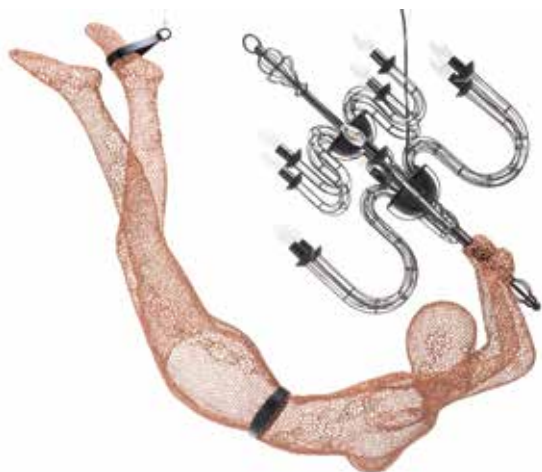

CHANDELIER

INDOOR

10.5 kg / 23 lbs

23 kg / 51 lbs

1.04 m³

10 x 40 watts

Surface mounted pre-wired lamp
E12 / E14
110V 60Hz / 230V 50Hz

INDOOR steel, brass

LHLB-CP-5144C

Copper