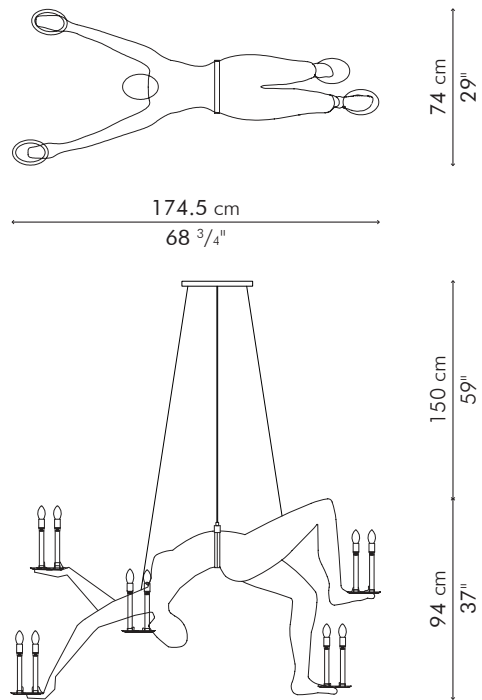

ACROBAT

INDOOR

 9.5 kg / 21 lbs

 40 kg / 88 lbs

 0.38 m³

10 x 40 watts

Surface mounted pre-wired lamp
E12 / E14
110V 60Hz / 230V 50Hz

INDOOR steel, brass

LHLB-CP-7844A

Copper

CHANDELIER

INDOOR

 10.5 kg / 23 lbs

 23 kg / 51 lbs

 1.04 m³

10 x 40 watts

 0.80 m³

2 x 40 watts

Surface mounted pre-wired lamp
E26 / E27
110V 60Hz / 230V 50Hz

INDOOR steel, brass, fiberglass reinforced polymer

LHLB-CP-4457T

Copper

HOOP

90 cm
35 1/2"

163.5 cm
64 1/4"

92 cm
36 1/4"

INDOOR

 8.5 kg / 18.5 lbs

 25.5 kg / 55.5 lbs

 0.95 m³

18 watts/meter x 12 meters

Surface mounted pre-wired lamp
COB Flexible LED Strips with Bounding Wall
110V 60Hz / 230V 50Hz