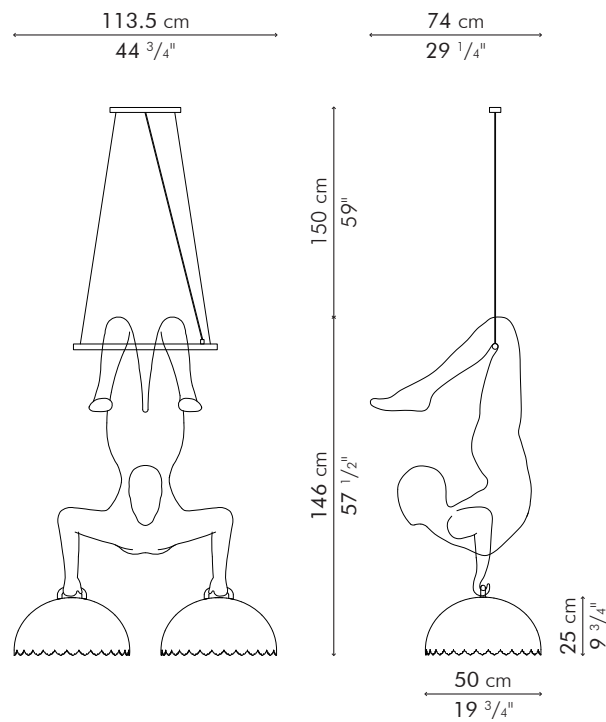

LHLB-CP-7844A

Copper

CHANDELIER

INDOOR

 10.5 kg / 23 lbs

 23 kg / 51 lbs

 1.04 m³

10 x 40 watts

Surface mounted pre-wired lamp
E12 / E14
110V 60Hz / 230V 50Hz

INDOOR steel, brass

LHLB-CP-5144C

Copper

TRAPEZE

INDOOR

 7 kg / 15 lbs

 15 kg / 33 lbs

 0.80 m³

2 x 40 watts

Surface mounted pre-wired lamp
E26 / E27
110V 60Hz / 230V 50Hz

INDOOR steel, brass, fiberglass reinforced polymer

LHLB-CP-4457T

Copper

HOOP

90 cm
35 1/2"

163.5 cm
64 1/4"

92 cm
36 1/4"

INDOOR

 8.5 kg / 18.5 lbs

 25.5 kg / 55.5 lbs

 0.95 m³

18 watts/meter x 12 meters

Surface mounted pre-wired lamp
COB Flexible LED Strips with Bounding Wall
110V 60Hz / 230V 50Hz