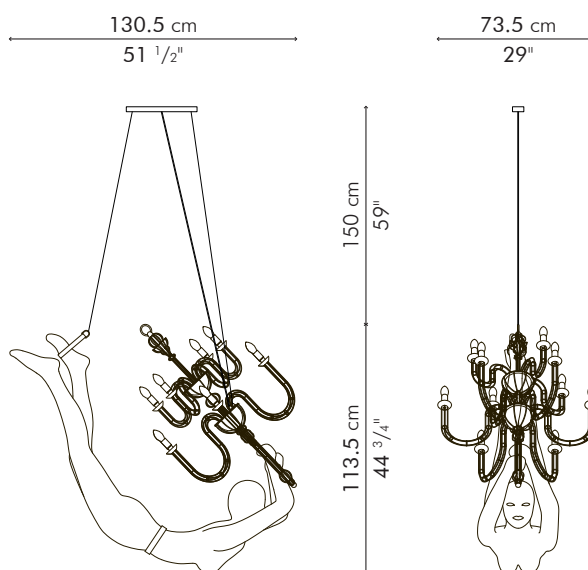

ACROBAT

INDOOR

 9.5 kg / 21 lbs

 40 kg / 88 lbs

 0.38 m³

10 x 40 watts

Surface mounted pre-wired lamp
E12 / E14
110V 60Hz / 230V 50Hz

INDOOR steel, brass

LHLB-CP-7844A

Copper

CHANDELIER

INDOOR

 10.5 kg / 23 lbs

 23 kg / 51 lbs

 1.04 m³

10 x 40 watts

Surface mounted pre-wired lamp
E12 / E14
110V 60Hz / 230V 50Hz

INDOOR steel, brass

LHLB-CP-5144C

Copper

TRAPEZE

INDOOR

 7 kg / 15 lbs

 15 kg / 33 lbs

163.5 cm
64 1/4"

92 cm
36 1/4"

INDOOR

 8.5 kg / 18.5 lbs

 25.5 kg / 55.5 lbs

 0.95 m³

18 watts/meter x 12 meters

Surface mounted pre-wired lamp
COB Flexible LED Strips with Bounding Wall
110V 60Hz / 230V 50Hz