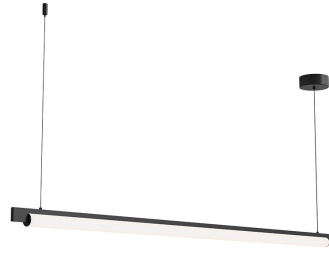

Project:

Keel LED Pendant Spec Sheet

SKU: 3828.25 Learn more at:
<https://sonnemanlight.com/keel-led-pendant>

Description: Suspended with architectural precision, Keels Pendant offers a modern yet minimal presence that is functional for any interior design. In addition to this Pendant, Keel is also available as a [Bath Bar](#), a free-standing [Floor Lamp](#), and wall-mounted as a [Wall Lamp](#). These crisply intersecting forms bring multiple lighting applications to the task with architectural precision.

Type #:

Dimensions

Height:	2"
Width:	60"
Length:	1.5"
Canopy/Backplate/Base:	5"
Size:	60"
Canopy/Backplate/Base Height:	2

Installation

Installation:	Licensed electrician required
Sloped Ceiling Compatible?:	Adapter Available
Minimum Hanging Height:	4.5"
Maximum Hanging Height:	76.5"

General Listings

Features:	Damp Rated, On Sale
Certification:	C-ETL-US
Color/Finish:	Satin Black (.25)
Dark Sky Friendly:	N

Electrical Specs

Bulb(s) Included?:	Yes
Bulb 1 Type:	Integral LED
Bulb Quantity:	1
Input Voltage:	100-277VAC
Wattage:	29
Initial Lumens:	3400
Delivered Lumens:	2400
Color Temperature:	3000K
CRI:	90
Power Supply Type:	Driver
Power Supply Quantity:	1
Power Supply Location:	Canopy
Dimming Type:	TRIAC/ELV/ 0-10V
Bulb Max Wattage:	29

Available Finishes

Available Finishes: Bright Satin Aluminum (.16), Satin Black (.25), Satin White (.03)