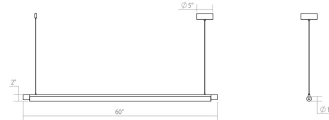

Project:

Keel LED Pendant Spec Sheet

SKU: 3828.25 Learn more at:
<https://sonnemanlight.com/keel-led-pendant>

Description: Suspended with architectural precision, Keels Pendant offers a modern yet minimal presence that is functional for any interior design. In addition to this Pendant, Keel is also available as a [Bath Bar](#), a free-standing [Floor Lamp](#), and wall-mounted as a [Wall Lamp](#). These crisply intersecting forms bring multiple lighting applications to the task with architectural precision.

Type #:

Dimensions

Height:	2"
Width:	60"
Length:	1.5"
Canopy/Backplate/Base:	5"
Size:	60"
Canopy/Backplate/Base Height:	2

Installation

Installation:	Licensed electrician required
Sloped Ceiling Compatible?:	Adapter Available
Minimum Hanging Height:	4.5"
Maximum Hanging Height:	76.5"

Shipping

Carton 1 L x W x H:	67" X 6" X 6"
Carton 1 Gross Weight:	6 LBS

Shade

Shade 1 Material:	Optical Acrylic
-------------------	-----------------

Available Sizes

Available Sizes:	44", 60"
------------------	----------