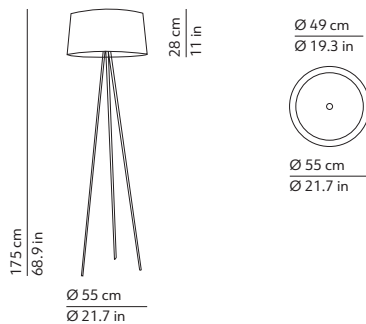

## TRIPOD floor

CHRISTOPHE PILLET / 2002

<sup>EN</sup> Floor lamp, structure in white painted metal. Shade in fire-resistant fabric closed by a painted perforated metallic disc.

<sup>IT</sup> Lampada da terra, struttura in metallo verniciato bianco. Paralume in tessuto ignifugo chiuso da disco in metallo microforato e verniciato.

### CODES AND DIMENSIONS / CODICI E DIMENSIONI

K947BIEU  
K947BEEU  
K947MOEU

### PACKAGING / IMBALLO

Diffuser  
Volume: 0.119 m<sup>3</sup> / 4.195 ft<sup>3</sup>  
Gross weight: 3.54 kg / 7.79 lbs

Structure  
Volume: 0.060 m<sup>3</sup> / 2.133 ft<sup>3</sup>  
Gross weight: 4.40 kg / 9.68 lbs