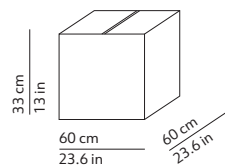

### PACKAGING / IMBALLO

Diffuser  
Volume: 0.119 m<sup>3</sup> / 4.195 ft<sup>3</sup>  
Gross weight: 3.54 kg / 7.79 lbs

Structure  
Volume: 0.060 m<sup>3</sup> / 2.133 ft<sup>3</sup>  
Gross weight: 4.40 kg / 9.68 lbs