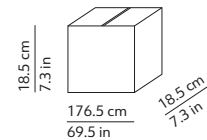

### CODES AND DIMENSIONS / CODICI E DIMENSIONI

K947BIEU  
K947BEEU  
K947MOEU

### PACKAGING / IMBALLO

Diffuser  
Volume: 0.119 m<sup>3</sup> / 4.195 ft<sup>3</sup>  
Gross weight: 3.54 kg / 7.79 lbs

Structure  
Volume: 0.060 m<sup>3</sup> / 2.133 ft<sup>3</sup>  
Gross weight: 4.40 kg / 9.68 lbs