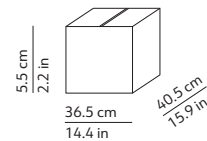

CODES AND DIMENSIONS / CODICI E DIMENSIONI

SHAKTI 200

KSA110BIEU
KCR110BIEU

PACKAGING / IMBALLO

Diffuser
Volume: 0.116 m³ / 4.110 ft³
Gross weight: 5.50 kg / 12.10 lbs

Base
Volume: 0.007 m³ / 0.230 ft³
Gross weight: 3.46 kg / 7.61 lbs

SHAKTI 250

KSA111BIEU

Diffuser
Volume: 0.174 m³ / 6.129 ft³
Gross weight: 6.88 kg / 15.14 lbs

Base
Volume: 0.008 m³ / 0.287 ft³
Gross weight: 4.84 kg / 10.65 lbs

MATERIALS AND FINISHINGS / MATERIALI E FINITURE