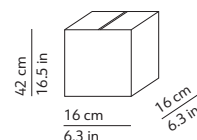

This lamp must be disposed in conformity with the EU directive 2002/96/EC
Apparecchio di illuminazione da smaltire secondo la direttiva EU 2002/96/EC

CODES AND DIMENSIONS / CODICI E DIMENSIONI

K355365O

PACKAGING / IMBALLO

Diffuser
Volume: 0.049 m³ / 1.719 ft³
Gross weight: 4.00 kg / 8.80 lbs

Structure
Volume: 0.006 m³ / 0.212 ft³
Gross weight: 1.58 kg / 3.48 lbs

MATERIALS AND FINISHINGS / MATERIALI E FINITURE

DIFFUSER / DIFFUSORE