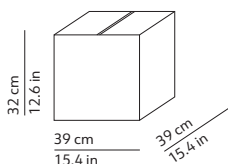

Diffuser
Volume: 0.049 m³ / 1.719 ft³
Gross weight: 4.00 kg / 8.80 lbs

Structure
Volume: 0.006 m³ / 0.212 ft³
Gross weight: 1.58 kg / 3.48 lbs

MATERIALS AND FINISHINGS / MATERIALI E FINITURE

DIFFUSER / DIFFUSORE