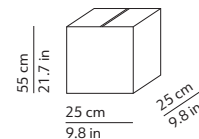

This lamp must be disposed in conformity with the EU directive 2002/96/EC
Apparecchio di illuminazione da smaltire secondo la direttiva EU 2002/96/EC

CODES AND DIMENSIONS / CODICI E DIMENSIONI

K223105N
K223105O
K223105R

PACKAGING / IMBALLO

Diffuser
Volume: 0.055 m³ / 1.949 ft³
Gross weight: 3.34 kg / 7.35 lbs

Structure
Volume: 0.016 m³ / 0.552 ft³
Gross weight: 3.93 kg / 8.65 lbs

MATERIALS AND FINISHINGS / MATERIALI E FINITURE