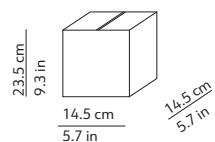

CODES AND DIMENSIONS / CODICI E DIMENSIONI

KUSHI 33 CEILING

K220105N
K220105O
K220105R

KUSHI 16 CEILING

K225105N
K225105O
K225105R

PACKAGING / IMBALLO

Diffuser
Volume: 0.055 m³ / 1.949 ft³
Gross weight: 3.34 kg / 7.35 lbs

Structure
Volume: 0.012 m³ / 0.411 ft³
Gross weight: 0.82 kg / 1.80 lbs

Diffuser
Volume: 0.011 m³ / 0.380 ft³
Gross weight: 0.86 kg / 1.89 lbs

Structure
Volume: 0.005 m³ / 0.174 ft³
Gross weight: 0.40 kg / 0.88 lbs