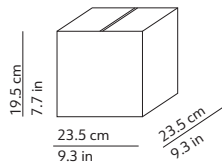

CODES AND DIMENSIONS / CODICI E DIMENSIONI

KUSHI 33 CEILING

K220105N
K220105O
K220105R

KUSHI 16 CEILING

K225105N
K225105O
K225105R

PACKAGING / IMBALLO

Diffuser
Volume: 0.055 m³ / 1.949 ft³
Gross weight: 3.34 kg / 7.35 lbs

Structure
Volume: 0.012 m³ / 0.411 ft³
Gross weight: 0.82 kg / 1.80 lbs

Diffuser
Volume: 0.011 m³ / 0.380 ft³
Gross weight: 0.86 kg / 1.89 lbs

Structure
Volume: 0.005 m³ / 0.174 ft³
Gross weight: 0.40 kg / 0.88 lbs