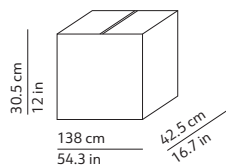

CODES AND DIMENSIONS / CODICI E DIMENSIONI

K2281059N
K2281059O
K2281059R

PACKAGING / IMBALLO

Volume: 0.179 m³ / 6.317 ft³
Gross weight: 7.40 kg / 16.28 lbs

MATERIALS AND FINISHINGS / MATERIALI E FINITURE

DIFFUSER / DIFFUSORE