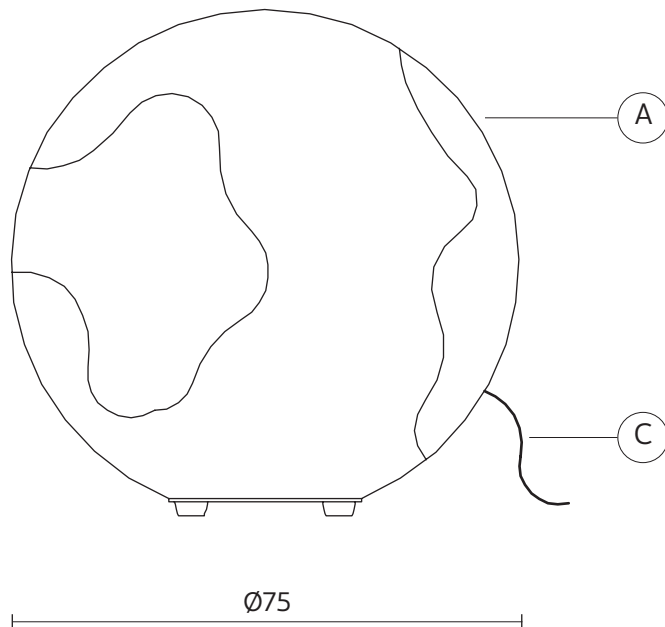

ULULÌ AND ULULÀ floor lamp

Matteo Ugolini design

year 2013

TECHNICAL SHEET - M649GB-V1E

STRUCTURE "A"

material	fiberglass/ lace	
colour	white	

ELECTRICAL CABLE "C"

material	neoprene	
colour	green	

ELECTRICAL SYSTEM

socket	E26
source	max 1x18w LED
energy class	from E to A++

PACKAGING

nr. of collis	1
net weight/kg	8
gross weight/kg	12
packaging/cm	93x93x93

EMISSION OF LIGHT

one-directional

bulb not provided