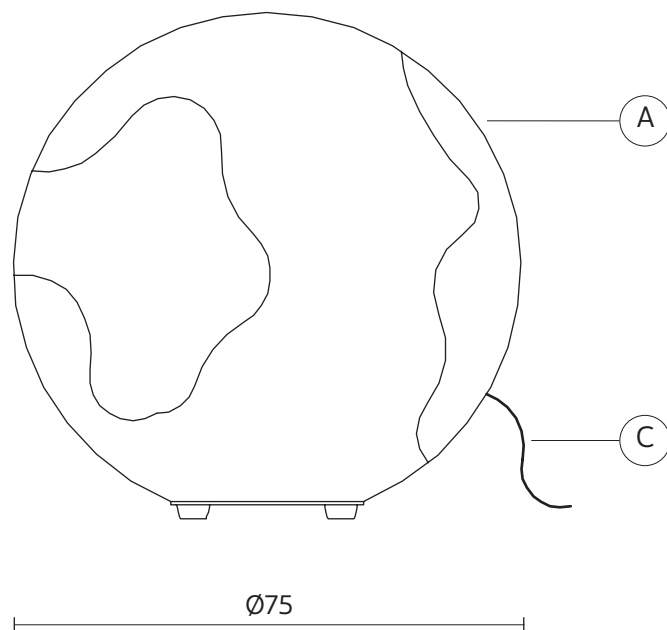

### STRUCTURE "A"

material	fiberglass/ lace	
colour	white	

### ELECTRICAL CABLE "C"

material	PVC	
colour	transparent	

### PACKAGING

nr. of collis	1
net weight/kg	8
gross weight/kg	12
packaging/cm	93x93x93

### EMISSION OF LIGHT

one-directional

bulb not provided