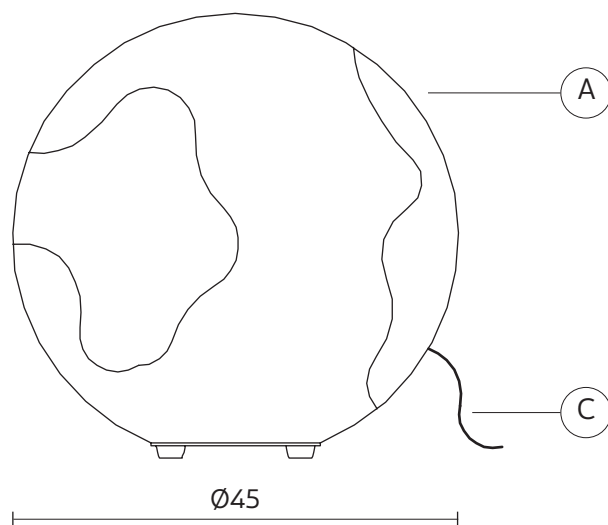

ULULÌ AND ULULÀ floor lamp

Matteo Ugolini design

year 2013

TECHNICAL SHEET - M648PB-V1E

STRUCTURE "A"

material	fiberglass/ lace	
colour	white	

ELECTRICAL CABLE "C"

material	neoprene	
colour	green	

ELECTRICAL SYSTEM

socket	E26
source	max 1x18w LED
energy class	from E to A++

PACKAGING

nr. of collis	1
net weight/kg	3,5
gross weight/kg	5,7
packaging/cm	50x50x70

EMISSION OF LIGHT

one-directional

bulb not provided