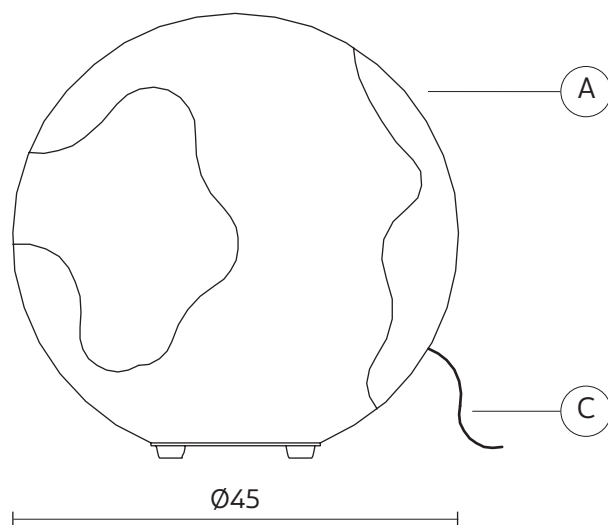

ULULÌ AND ULULÀ floor lamp

Matteo Ugolini design

year 2013

TECHNICAL SHEET - M648PB

STRUCTURE "A"

material	fiberglass/ lace	
colour	white	

ELECTRICAL CABLE "C"

material	PVC	
colour	transparent	

ELECTRICAL SYSTEM

socket	E26
source	max 1x18w LED
energy class	from E to A++

PACKAGING

nr. of collis	1
net weight/kg	3,5
gross weight/kg	5,7
packaging/cm	50x50x70

EMISSION OF LIGHT

one-directional

bulb not provided